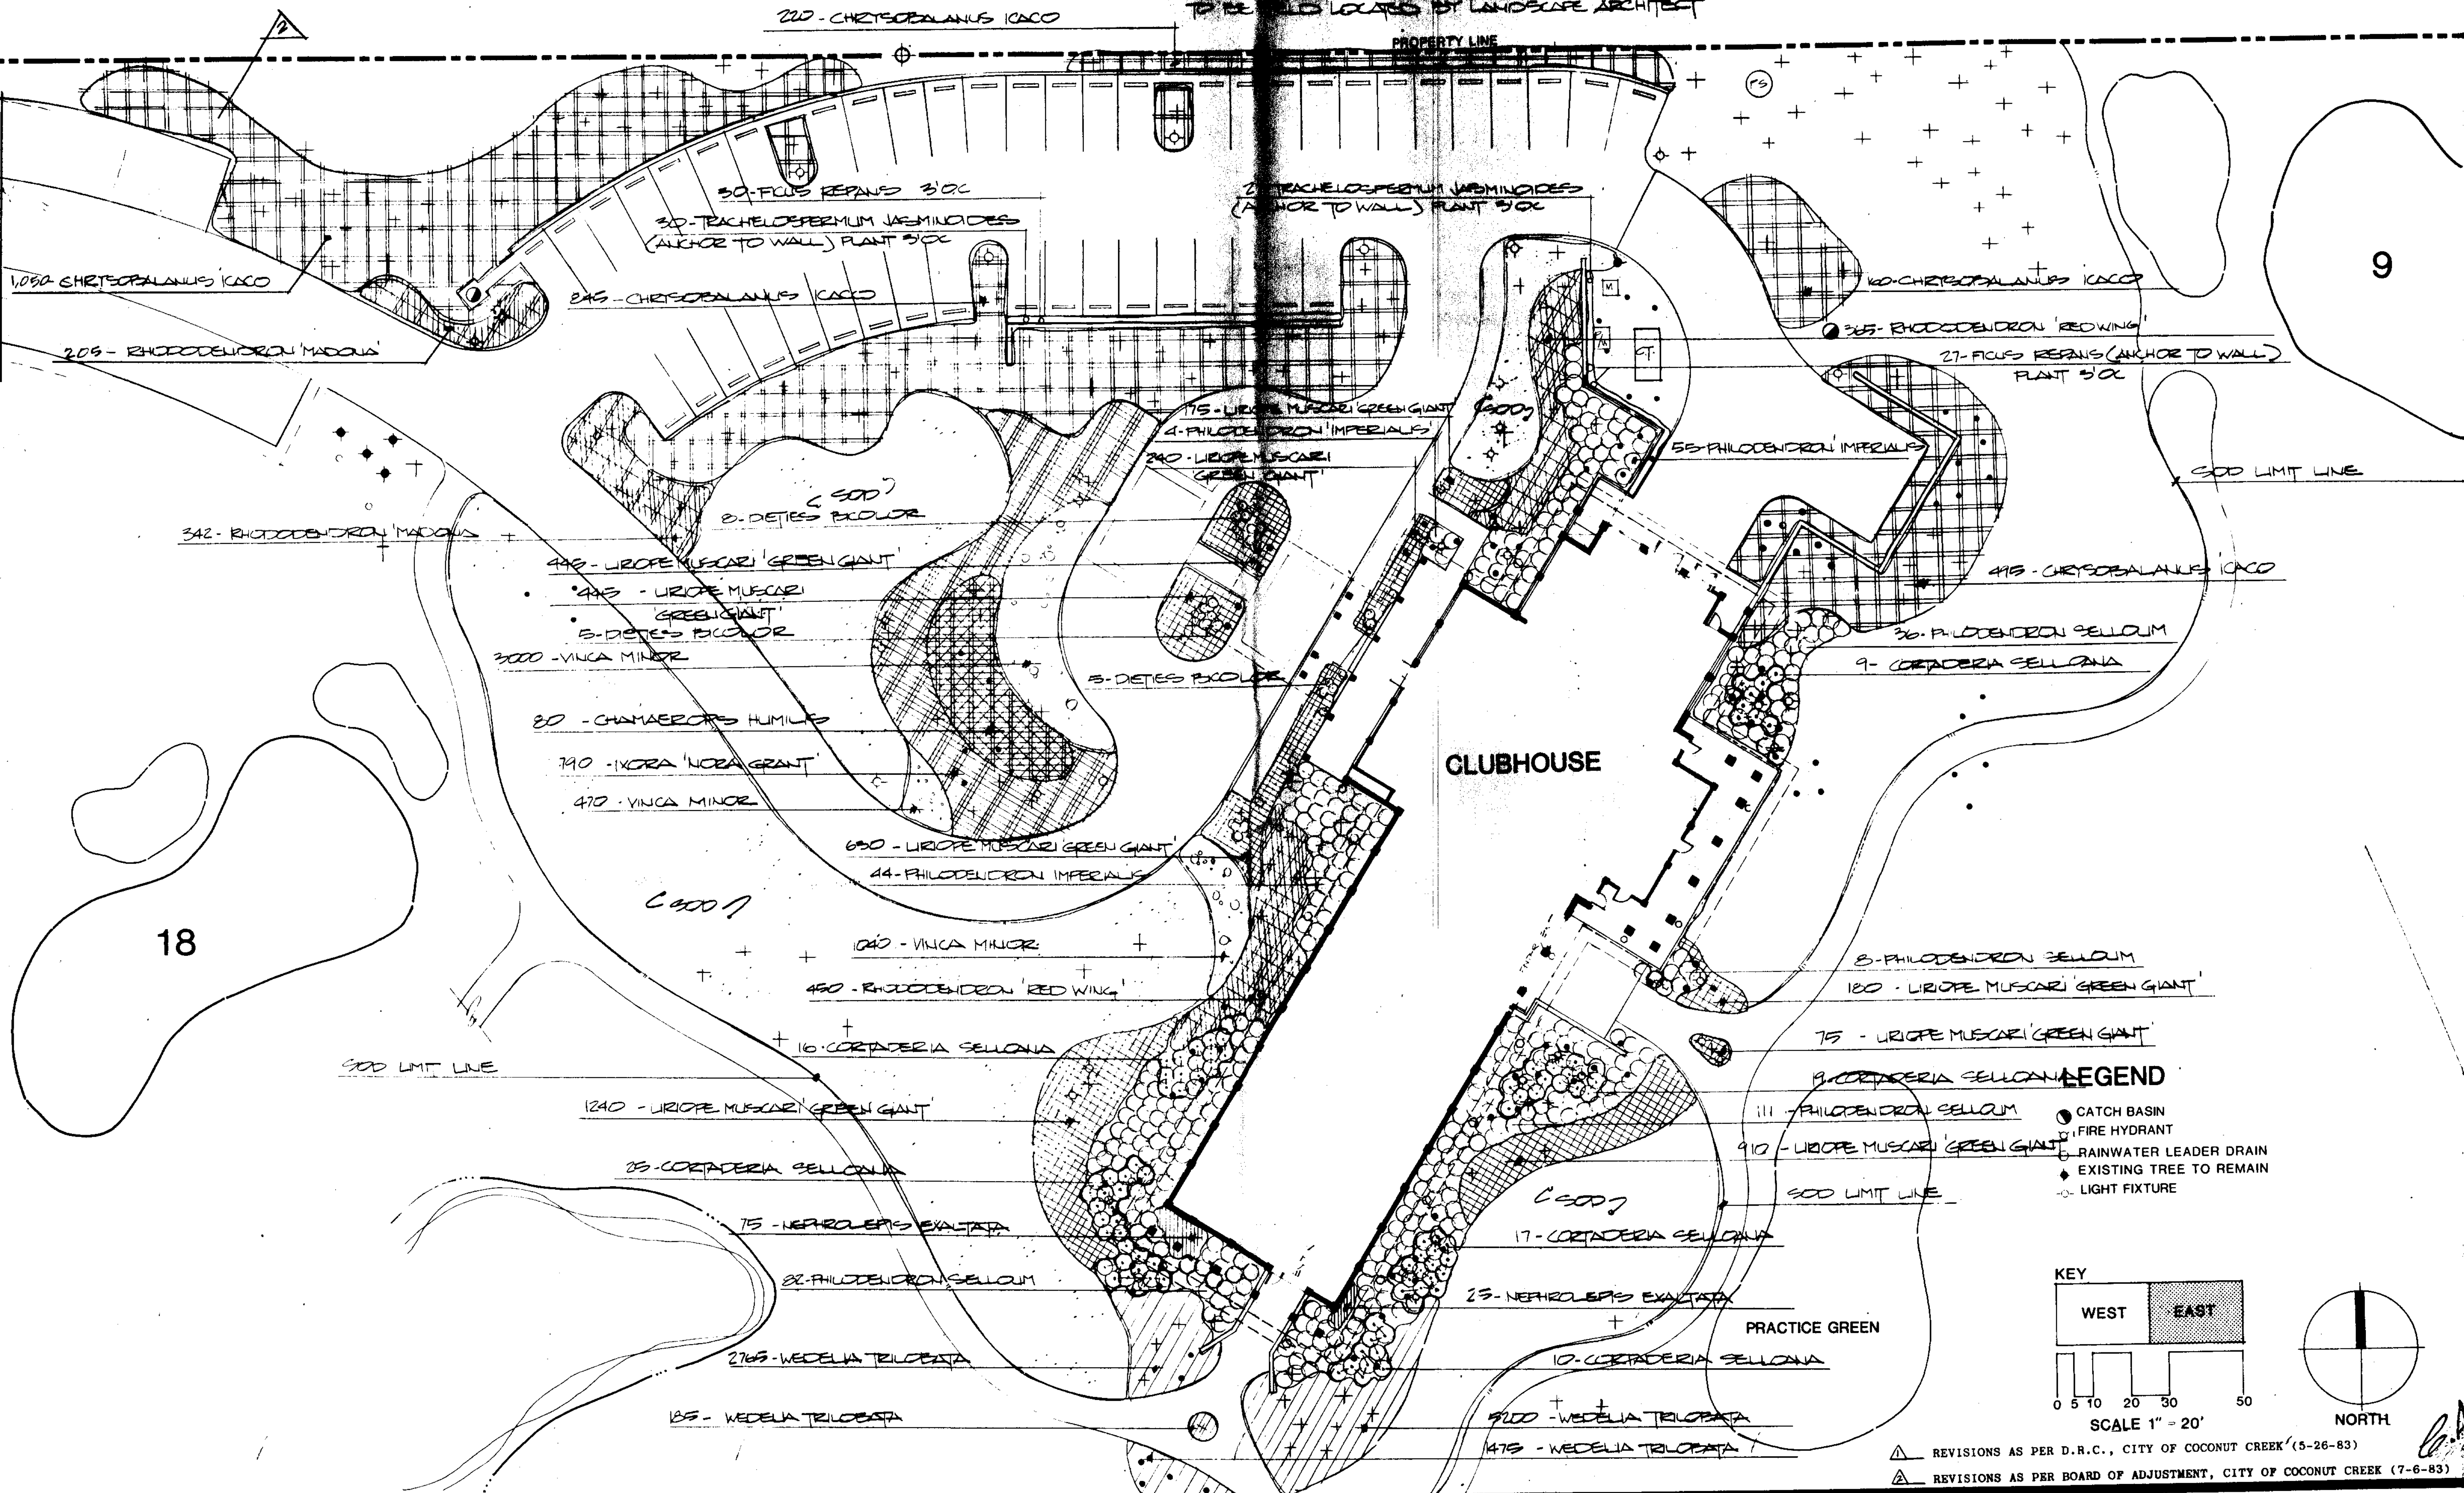

MATCHLINE - SEE SHEET L-1.8

ADIOS GOLF CLUB
Deerfield Beach Florida

ADIOS GOLF COURSE INC.
DEVELOPERS
DEERFIELD BEACH FLORIDA

ARCHITECTURAL DESIGN GROUP INC.
ARCHITECTS AND PLANNERS
FORT LAUDERDALE FLORIDA

PALMER COURSE DESIGN COMPANY
GOLF COURSE ARCHITECTS
JACKSONVILLE BEACH FLORIDA

EDWARD D. STONE, JR.
AND ASSOCIATES, P.A.
PLANNERS AND LANDSCAPE ARCHITECTS
FORT LAUDERDALE FLORIDA

SHEET TITLE

PLANTING PLAN - EAST
SHRUBS AND GROUNDCOVER

DATE 5-18-83
SCALE 1" = 20'
DRAWN BY RDL
CHECKED BY RDL/CC

REVISION	

SHEET NUMBER

6