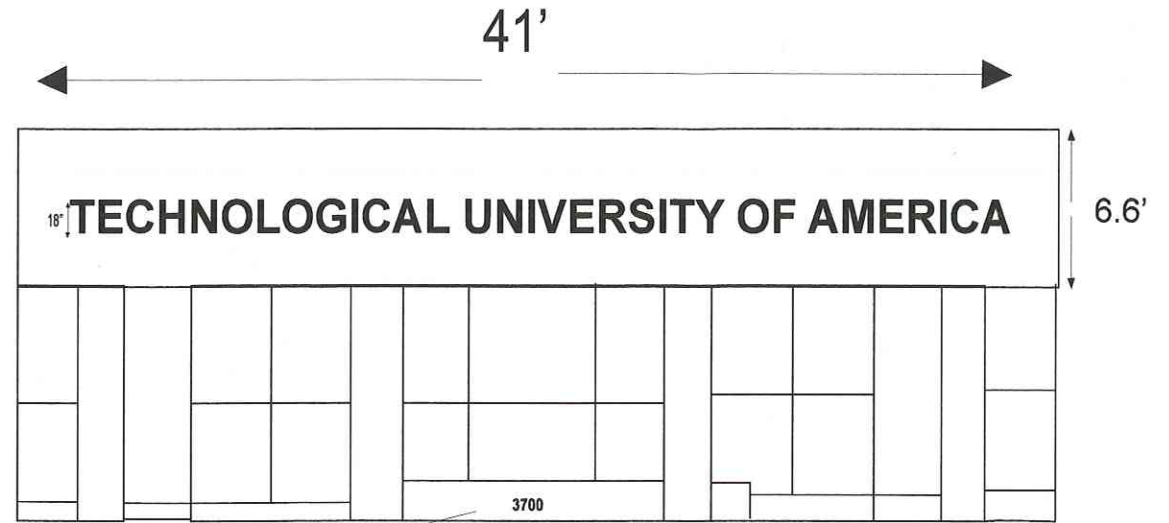

# Illuminated Channel Letters Sign Installation

SCALE: 1'=1/8"

**Important Note:**  
 Numerals are going to be  
 Removed to the main entrance  
 Size: 7" x 12" max.

- Total Front Facade Length 150 ft.
- Total Sign Length : 41 /FT
- Correspond : 27.3 % of Total Facade Length
- Aluminum Channel Letters : 18"
- Aluminum 0.040 Letters Returns : Bronze
- Acrylic Faces Color : Burgundy
- Jewelite: Burgundy
- Illuminated w/ LED : White Color

18" **TECHNOLOGICAL UNIVERSITY OF AMERICA**

SCALE: 1'=1/4"

Coconut Creek