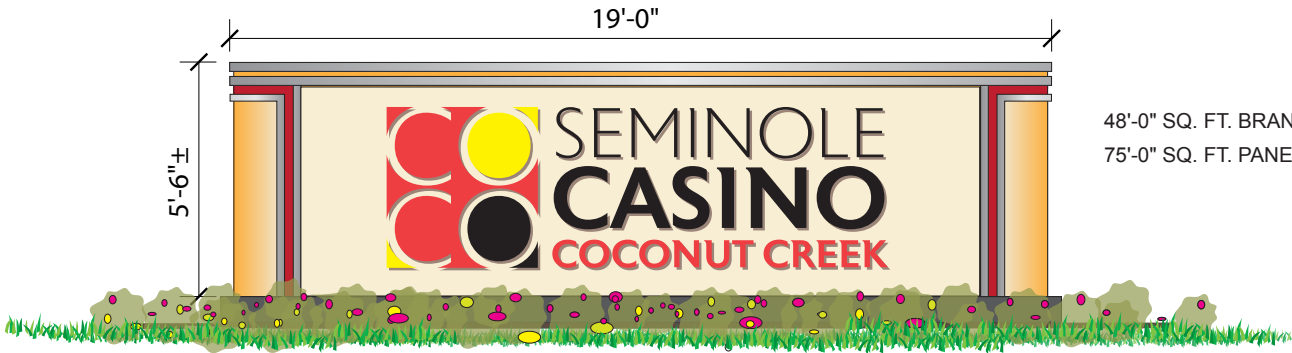

21'-0" SQ FT
 REMOTE LIT

3" DEEP

FONT

ABCDEFGHIJKLMNOPQRSTUVWXYZ 1234567890
 abcdefghijklmnopqrstuvwxyz

TW CENT MT REGULAR

ABCDEFGHIJKLMNOPQRSTUVWXYZ 1234567890
abcdefghijklmnopqrstuvwxyz

TW CENT MT BOLD

COLORS & FINISHES

ARROWS

48'-0" SQ. FT. BRAND LOGO DISPLAY
75'-0" SQ. FT. PANEL

NOTE:
REMOTELY LIT SIGN-(GROUND MOUNT FIXTURES)
PAINTED ALUMINUM FRAME AND PANELS WITH PEARLIZED
FINSH. DIMENSIONAL (.5" DEEP) LETTERS AND LOGO
.LOGO FONT: 13"± CAP 16"± CAP 7 1/2"± CAP
STREET ADDRESS NUMERALS 6"