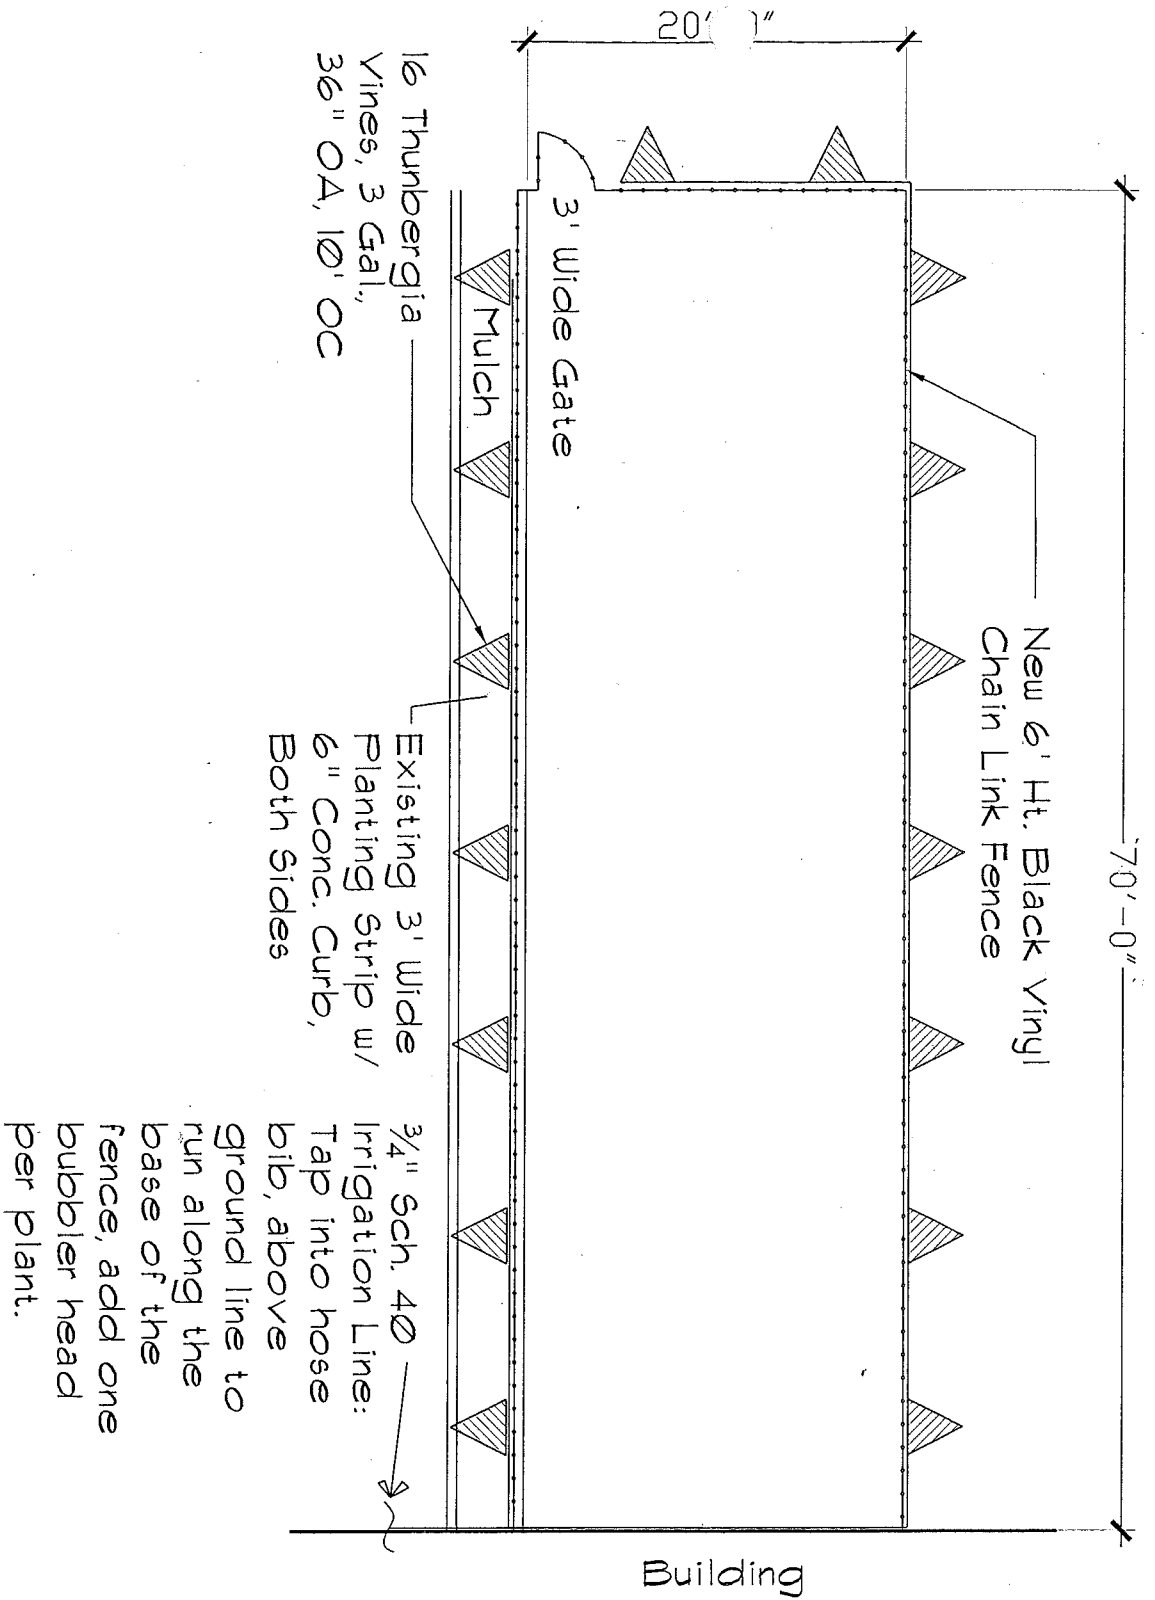

PLAYGROUND LAYOUT & LANDSCAPE PLAN

[Handwritten Signature]

THOMAS WHITE, RLA
 Landscape Architecture
 1412 NE 26th AVENUE
 FORT LAUDERDALE, FLORIDA 33304
 954-566-0389

SCALE: 1" = 10'-0"