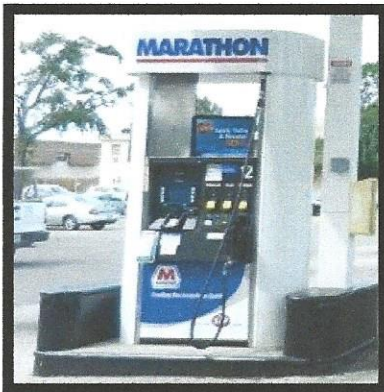

**Reimage of BP Site to Marathon
(Revised)**

Creek Plaza Marathon
4811 Coconut Creek Plaza

**REMOVE BUILDING SIGNAGE
THAT CURRENTLY EXISTS**

~~SHOP sign will be different colors only~~

**Building Fascia Painted Blue
with Light gray stripe**

~~USING EXISTING SIGN THAT WILL BE PAINTED AND REMAINS IN THE SAME PLACE~~

Examples of reimage of dispensers

Columns will be painted White and

No Wraps installed