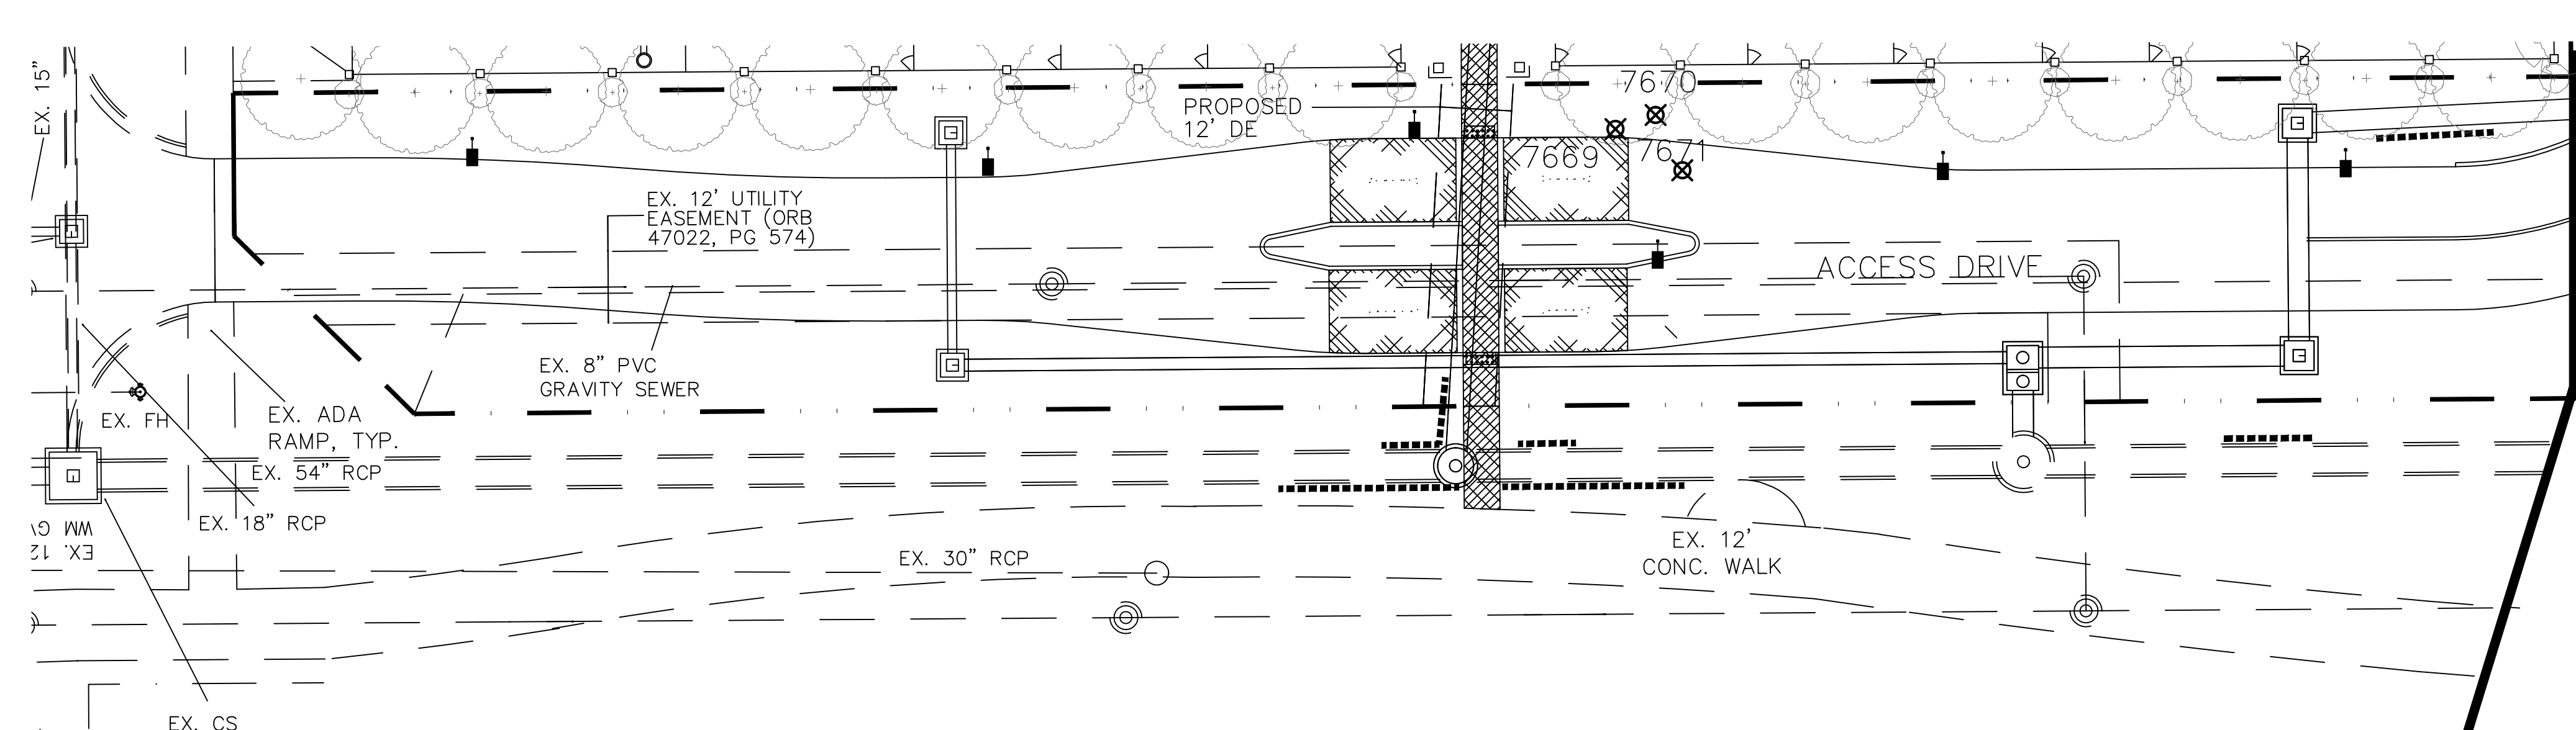

dave bocker
landscape architecture/planning inc.

601 n. congress ave., suite 105-a
delay beach, florida 33445
561-276-6311

#LA0000999

sheet title:

**existing
tree plan**

project number:
4114

date: 7-15-14
scale: 1" = 20'
drawn by: jae

revisions:

- ▲ 9-9-14
- ▲ 11-26-14
- ▲ 9-10-15
- ▲
- ▲

sheet:

L-2