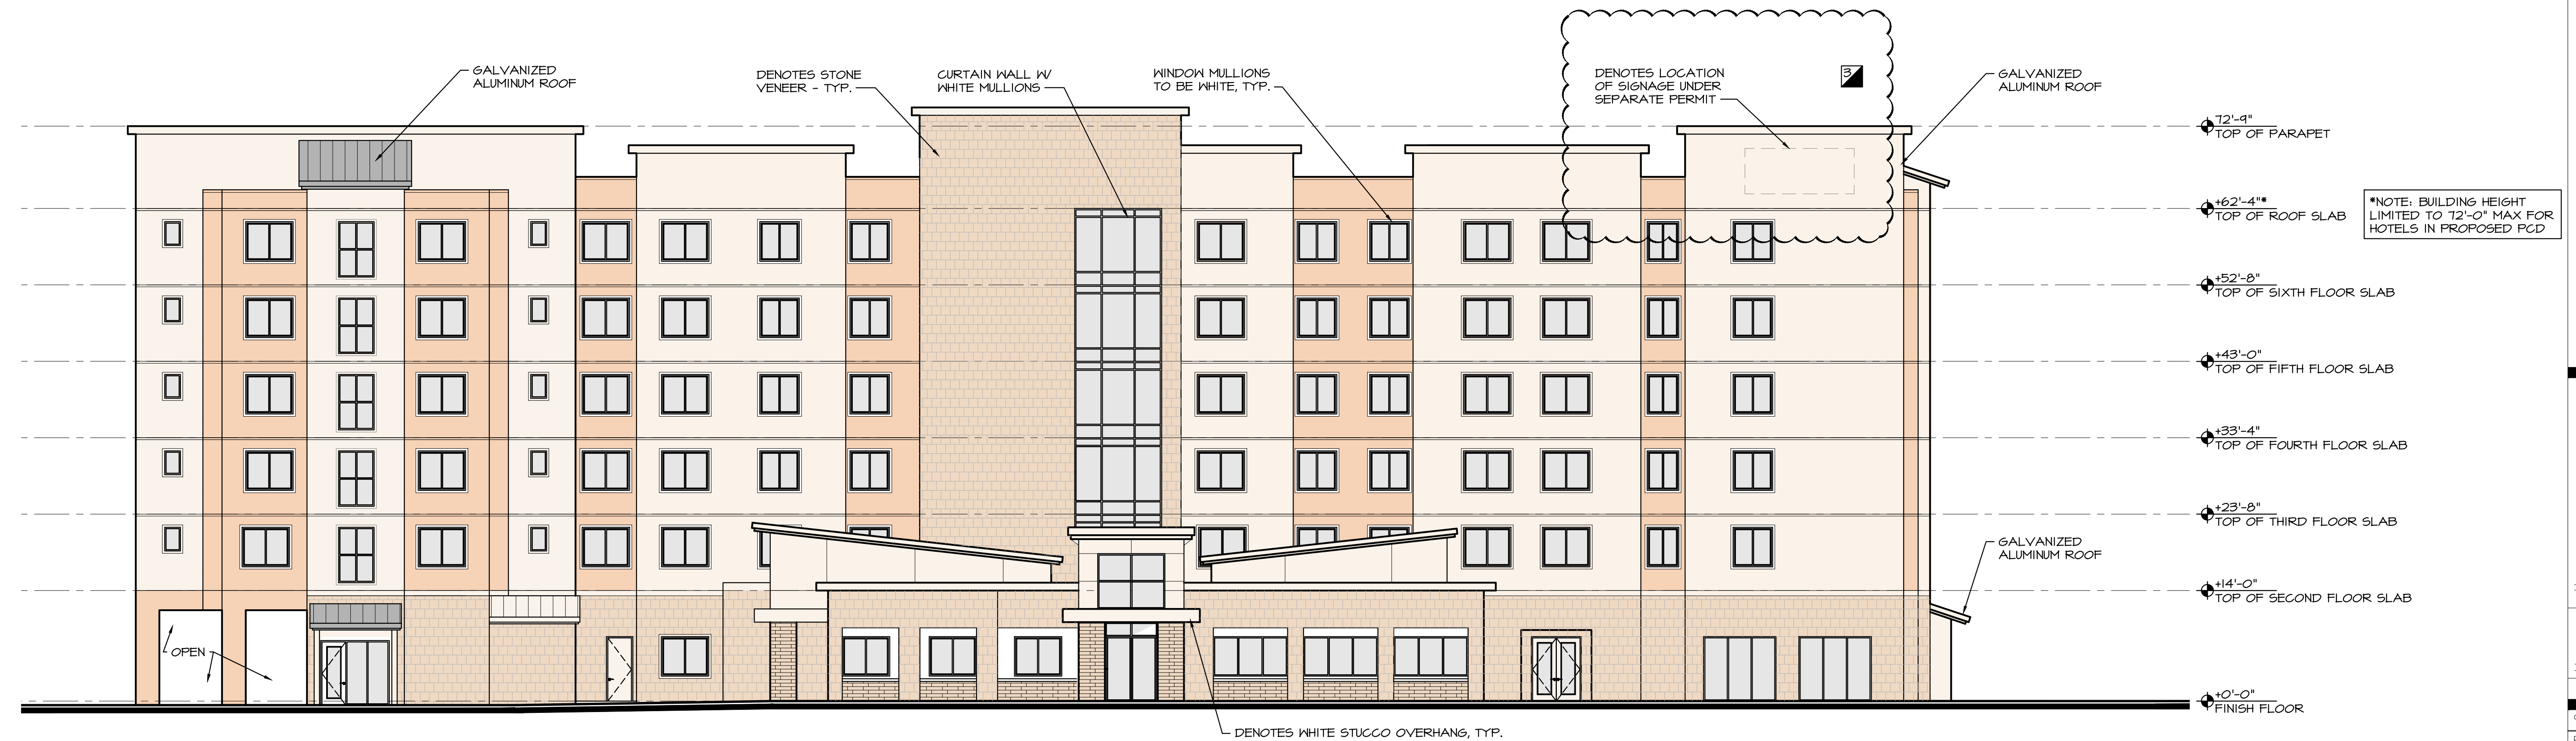

COLOR LEGEND

 **COLOR A**
(SW #7001)

 **COLOR B**
(SW #6352)

 **STONE VENEER**

OTHER COLORS:
GLAZING - GREY-TINTED GLASS WITH WHITE ALUMINUM FRAMES

WEST ELEVATION

NORTH ELEVATION