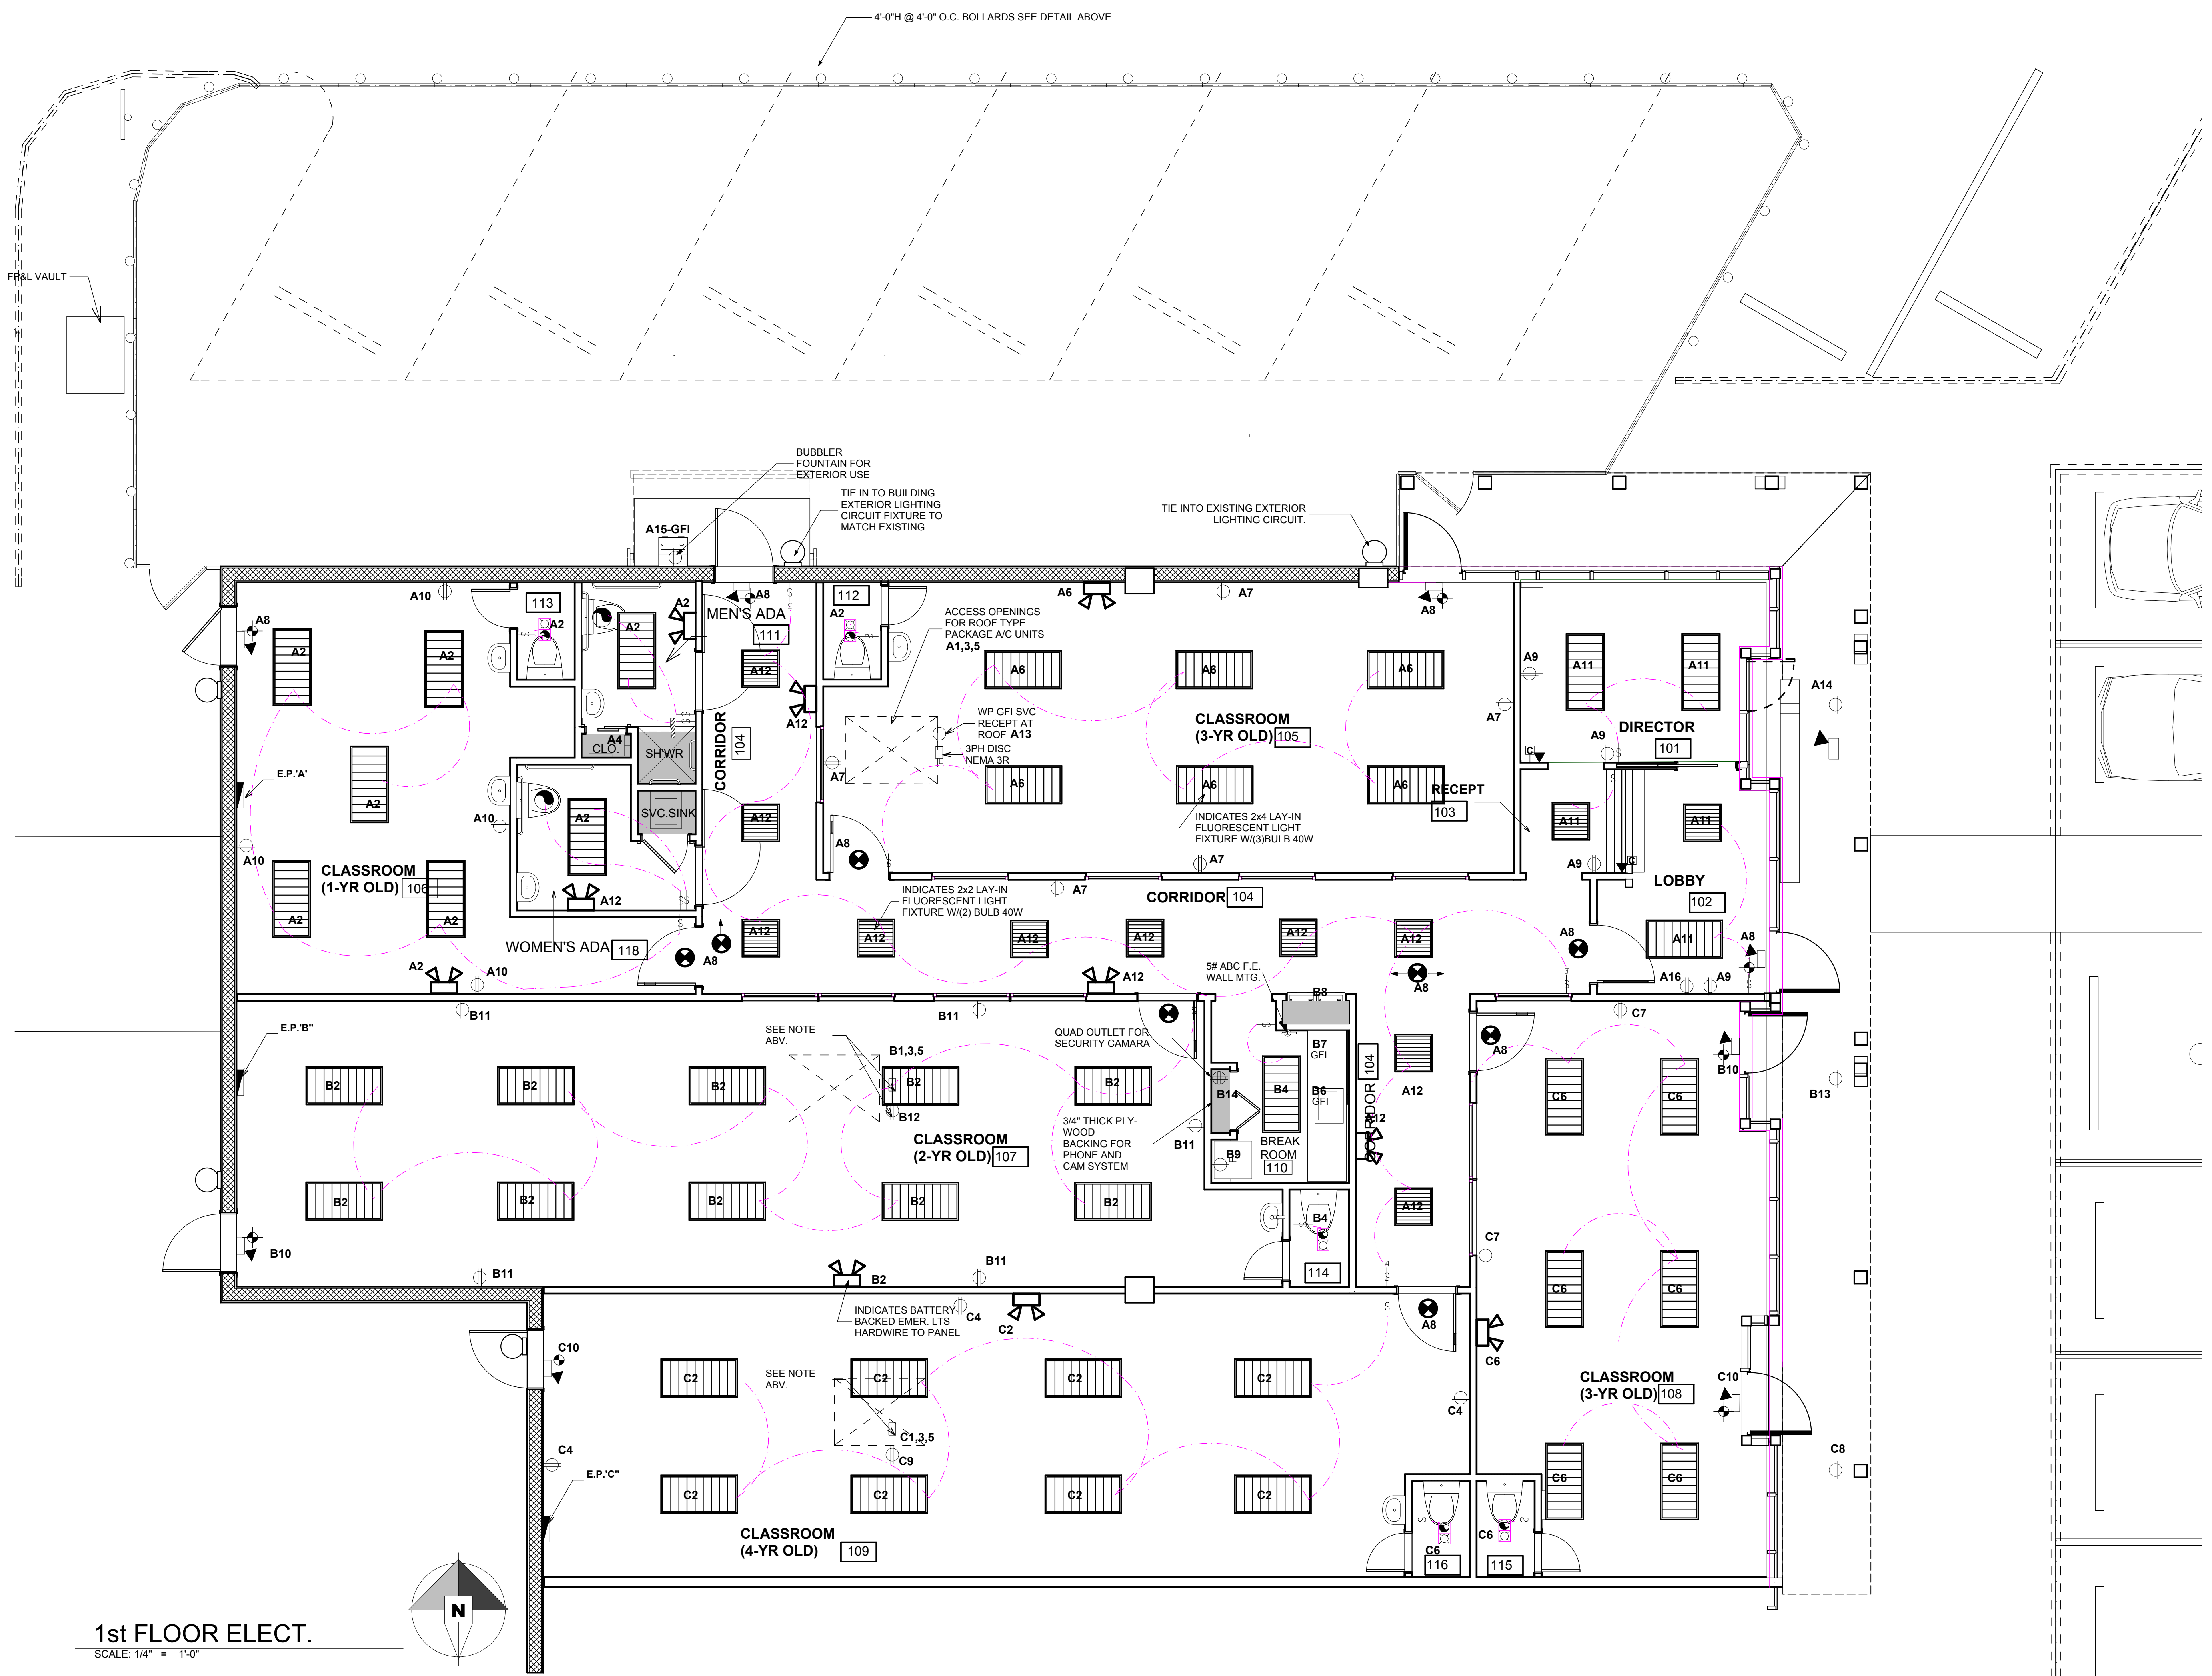

PROVIDENCE CHILDREN'S ACADEMY

6111 LYONS ROAD
STE.
105, 106 & 107
COCONUT CREEK,
FLORIDA 33073

TOM & DONNA MORGAN

REVISIONS

MARK	DATE	DESCRIPTION

MARK	DATE	DESCRIPTION

PROJECT NO: 09-303
ISSUED DATE: 10/21/09
DRAWN BY: RFS
CHKD BY: RFS

SHEET TITLE
1st FLOOR ELECT.

E-1

SHEET 11 OF 14

C:\Users\Bob\Archicad 12 Projects\09-303 Providence Children's Academy\1-ADA.AL.T.pln

1st FLOOR ELECT.

SCALE: 1/4" = 1'-0"