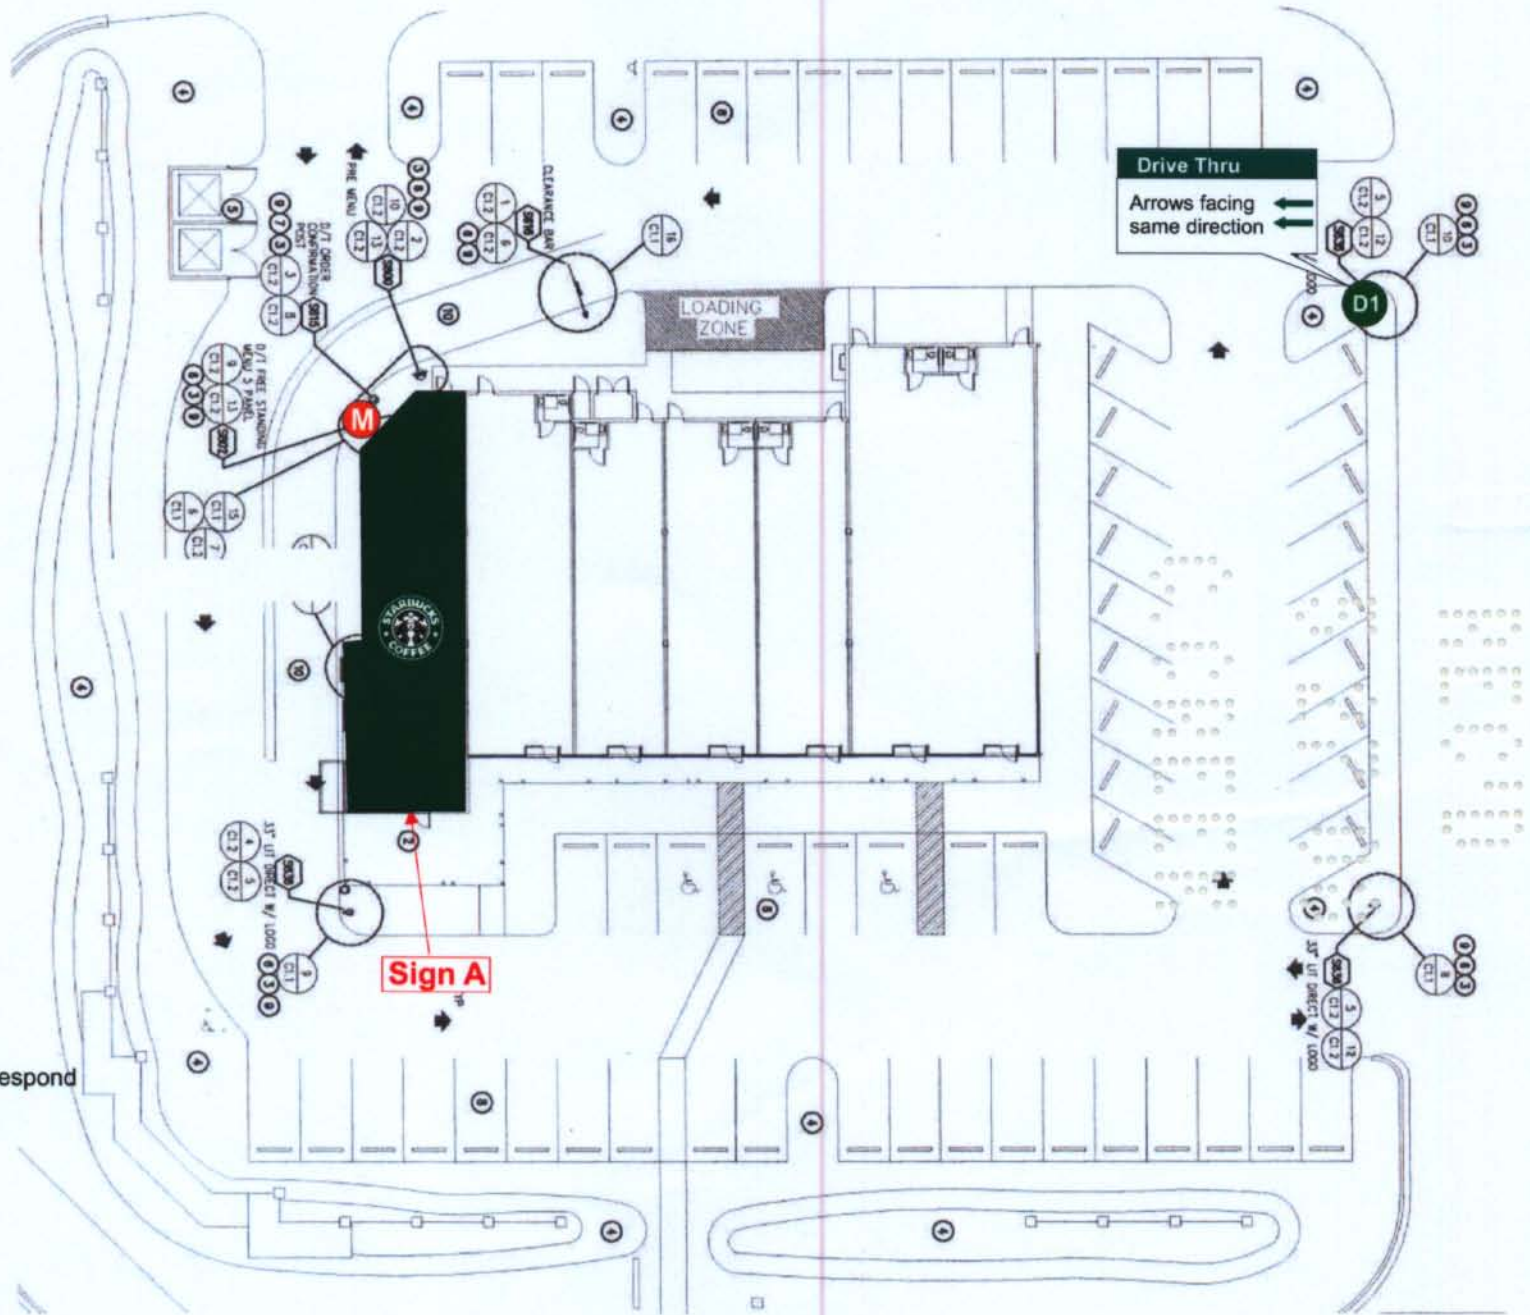

LEGEND

- D** Directional Sign
- M** Menu Board

Sticker on top of each directional to correspond to each directional on this site plan

Conceptual Site Plan

Starbucks Coffee # 9701

6111 Lyons Road Suite 106, South Endcap; Lyons Trade Center
Coconut Creek, FL 33073

05/20/08

Drawing by: Chris Hanclosky
Revised by: Michael Sharpton