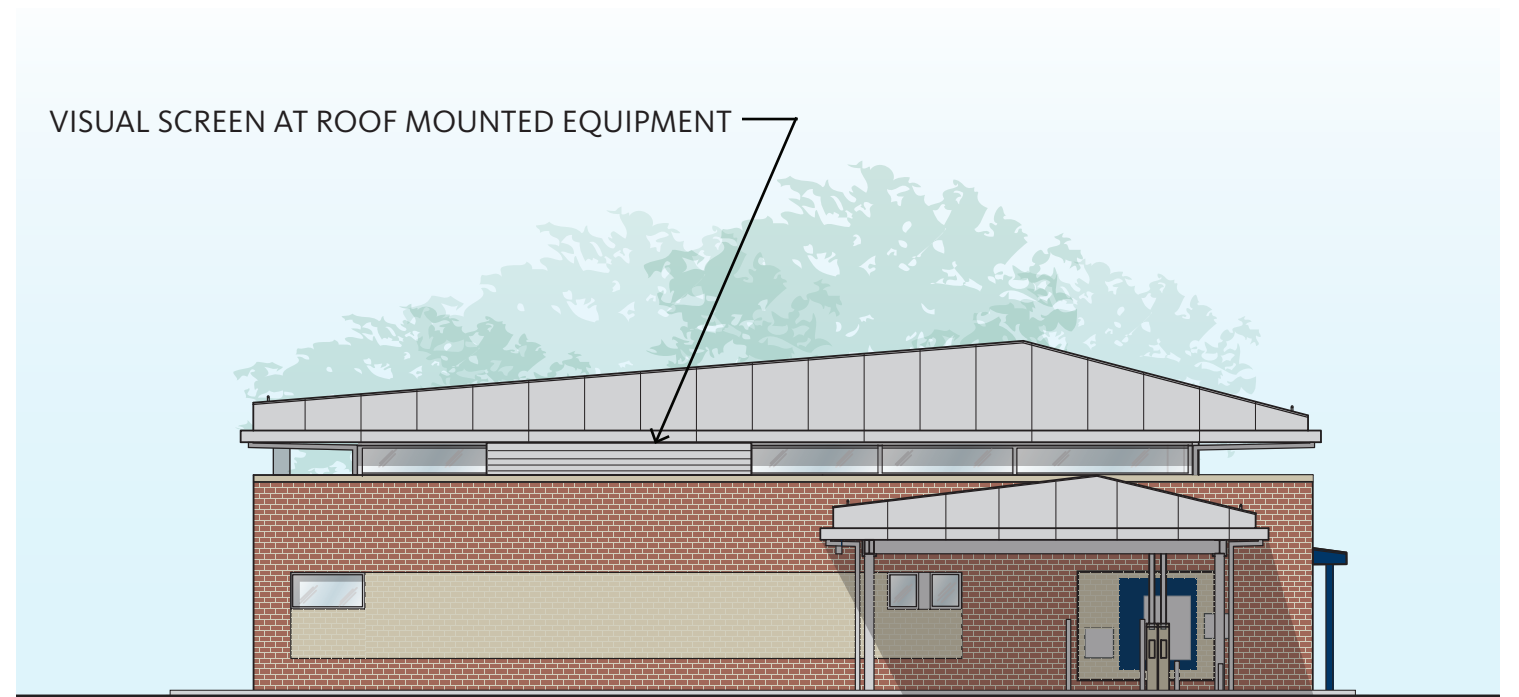

ARCHITECTURAL ROOF SCREEN TYPICAL CONSTRUCTION

SIDE ELEVATION

ARCHITECTURAL ROOF SCREEN ELEVATION

NOTES:

- 1) TOP OF ARCHITECTURAL SCREEN TO ALIGN WITH TOP OF ROOF TOP EQUIPMENT.
- 2) COLOR OF SCREEN TO BE KYNAR 500 SILVER GRAY (TO MATCH BUILDING METAL PANELS)