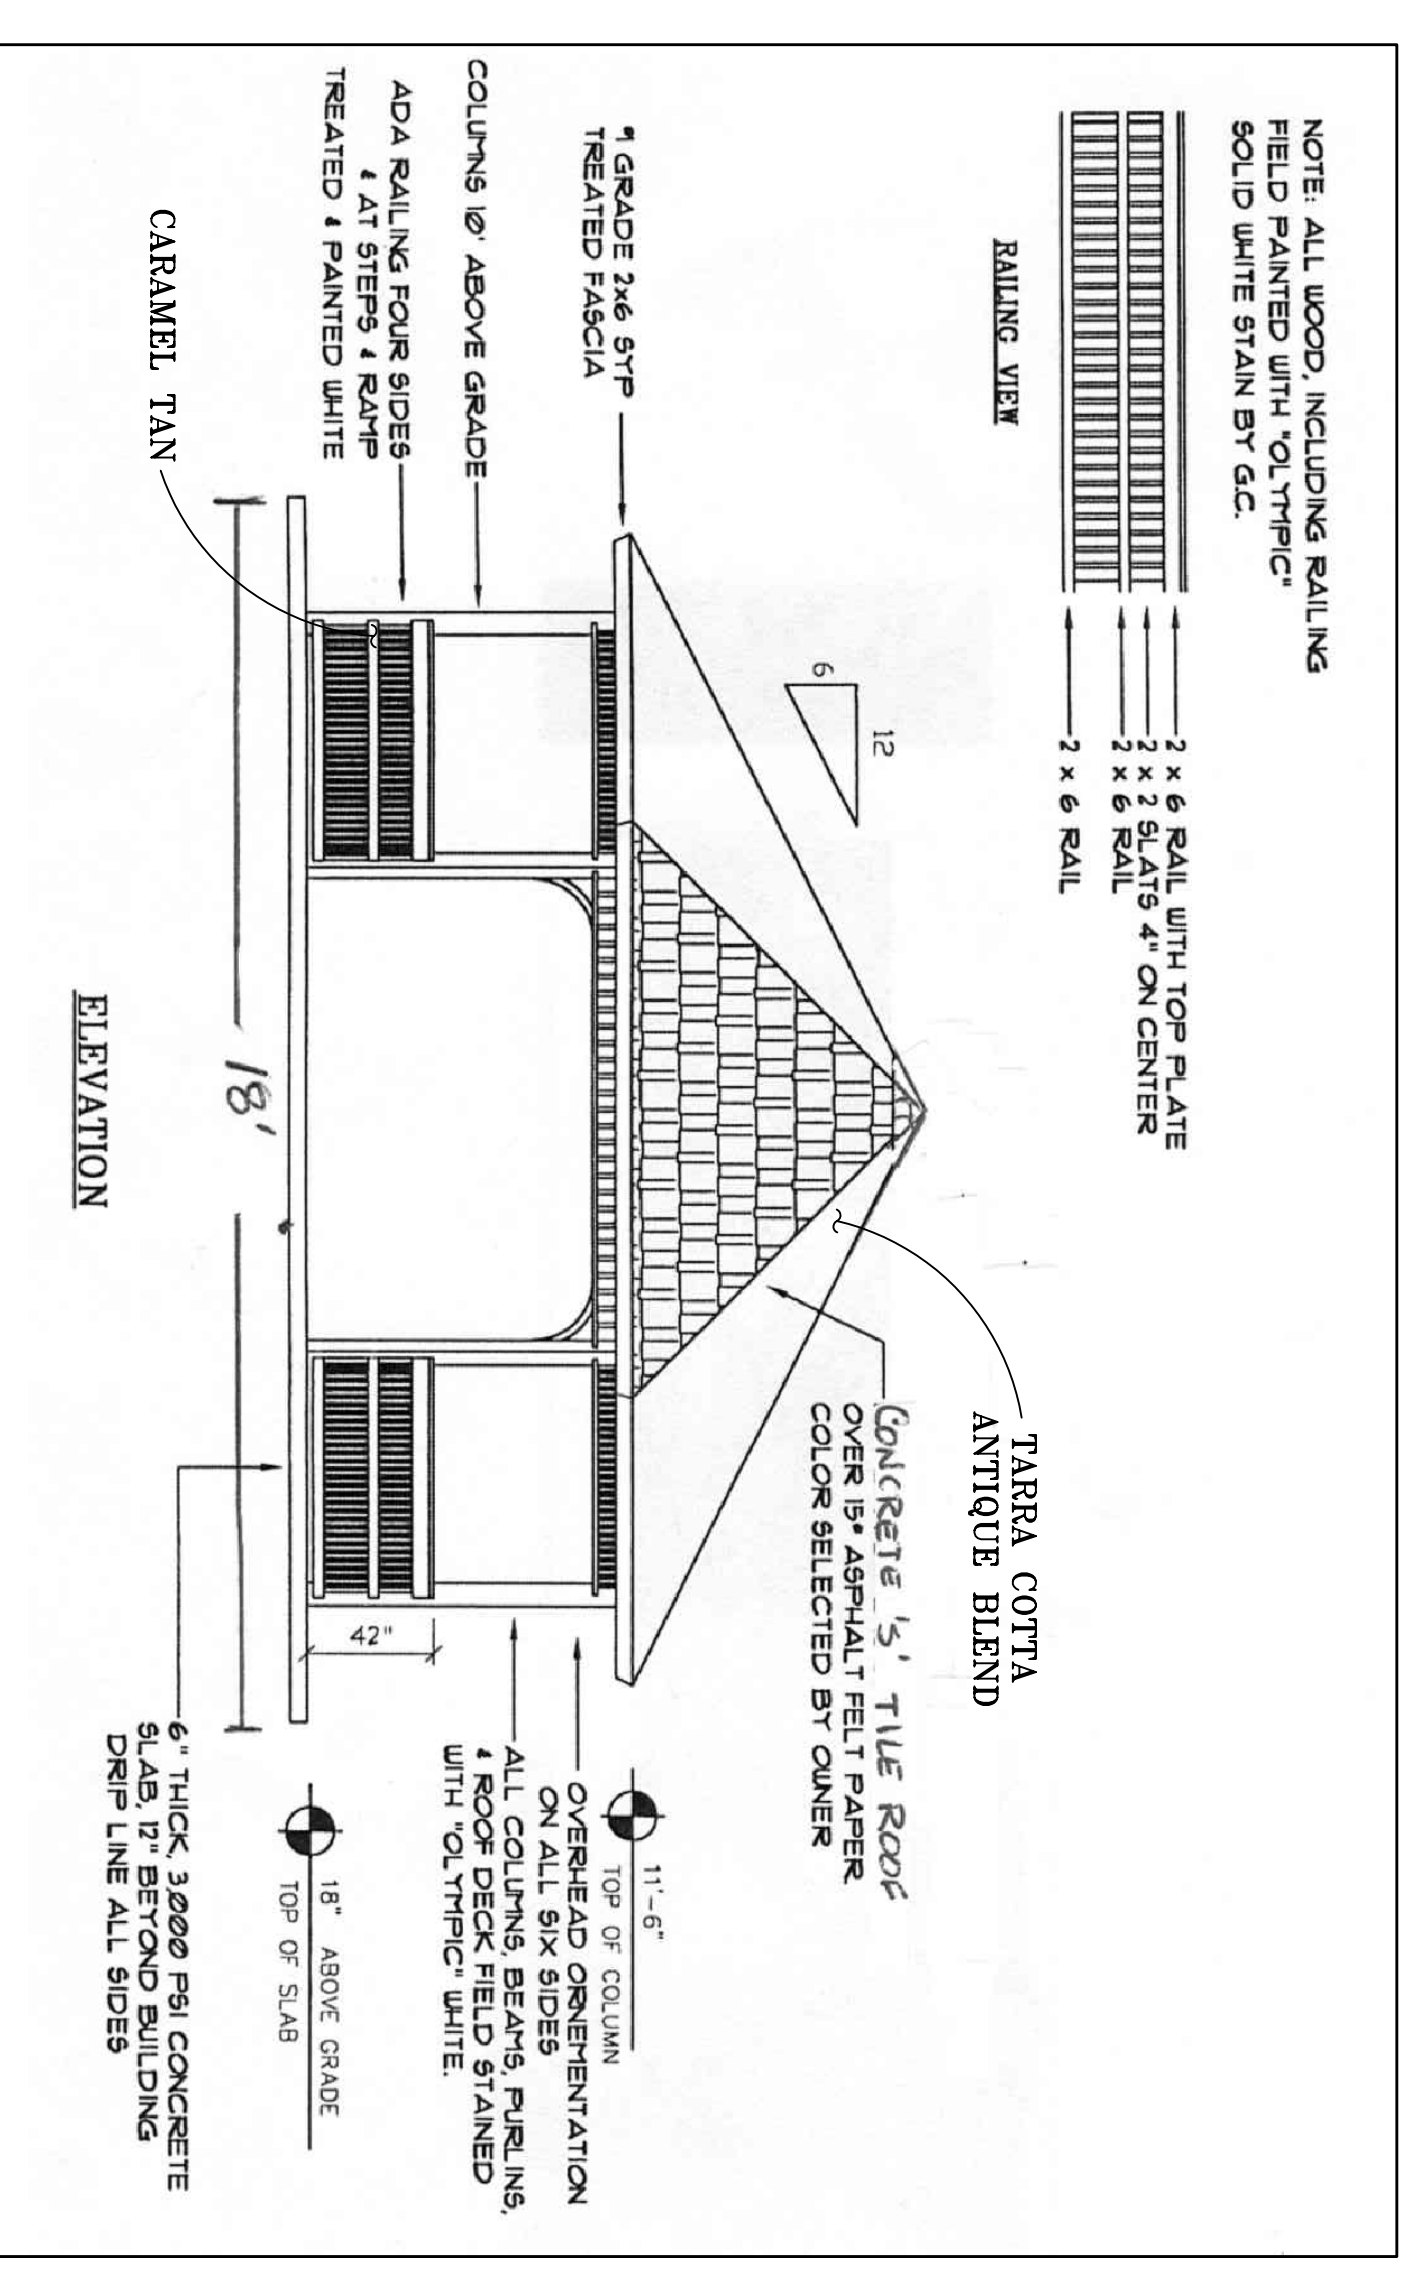

6' WALL DETAIL

5' RAIL FENCE DETAIL

BLACK METAL DOUBLE ENTRY GATES AT INBOUND AND OUTBOUND SIDES  
TWO STACKED STONE COLUMNS WITH COACH LIGHTS FOR INBOUND AND OUTBOUND LANES  
GATE MEASURES 6' HIGH AT TALLEST POINT  
INBOUND GATE IS 33' WIDE  
OUTBOUND GATE IS 23' WIDE

ENTRY GATE DETAIL

3 1/2' MAILBOX DETAIL

RAIL FENCE TO WALL  
TRANSITION DETAIL

GAZEBO DETAIL