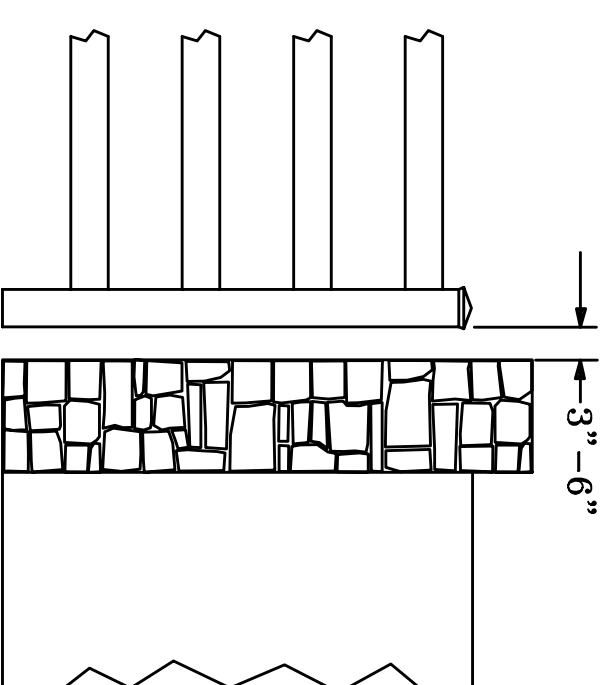

6' WALL DETAIL

5' RAIL FENCE DETAIL

BLACK METAL DOUBLE ENTRY GATES AT INBOUND AND OUTBOUND SIDES  
TWO STACKED STONE COLUMNS WITH COACH LIGHTS FOR INBOUND AND OUTBOUND LANES  
GATE MEASURES 6' HIGH AT TALLEST POINT  
INBOUND GATE IS 33' WIDE  
OUTBOUND GATE IS 23' WIDE

ENTRY GATE DETAIL

3 1/2' MAILBOX DETAIL

RAIL FENCE TO WALL  
TRANSITION DETAIL

GAZEBO DETAIL