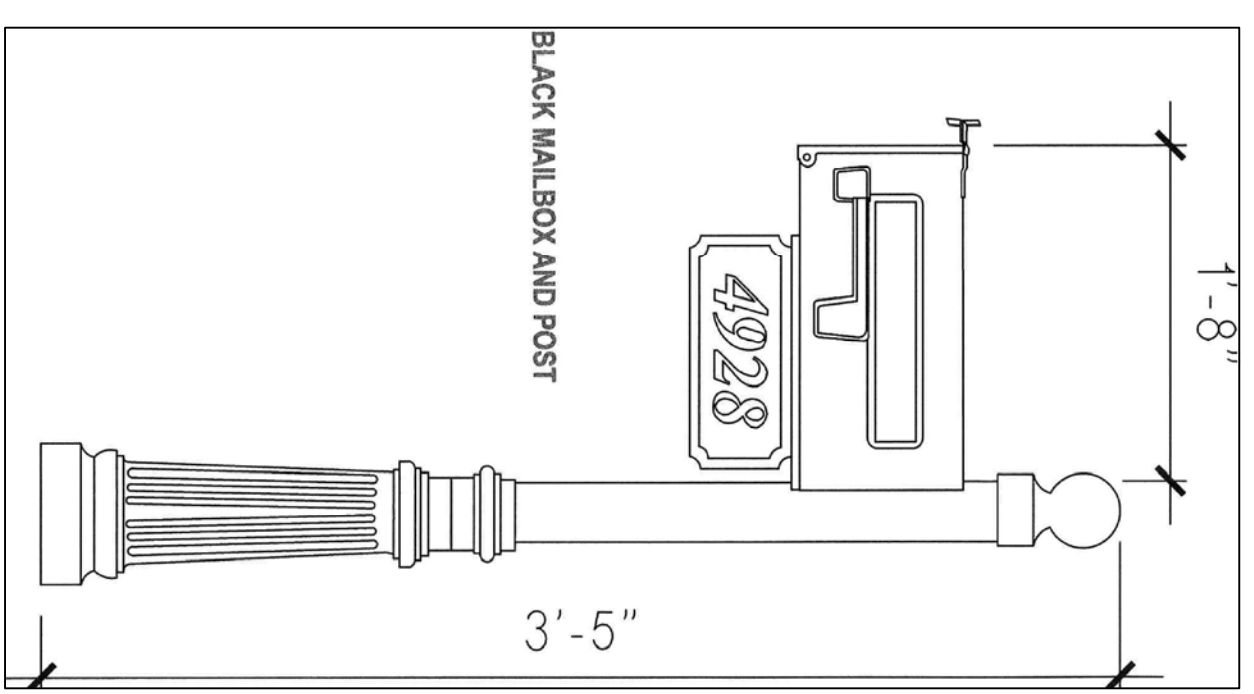

6' WALL DETAIL

5' RAIL FENCE DETAIL

BLACK METAL DOUBLE ENTRY GATES AT INBOUND AND OUTBOUND SIDES  
TWO STACKED STONE COLUMNS WITH COACH LIGHTS FOR INBOUND AND OUTBOUND LANES  
GATE MEASURES 6' HIGH AT TALLEST POINT  
INBOUND GATE IS 33' WIDE  
OUTBOUND GATE IS 23' WIDE

ENTRY GATE DETAIL

3 1/2' MAILBOX DETAIL

RAIL FENCE TO WALL  
TRANSITION DETAIL

GAZEBO DETAIL