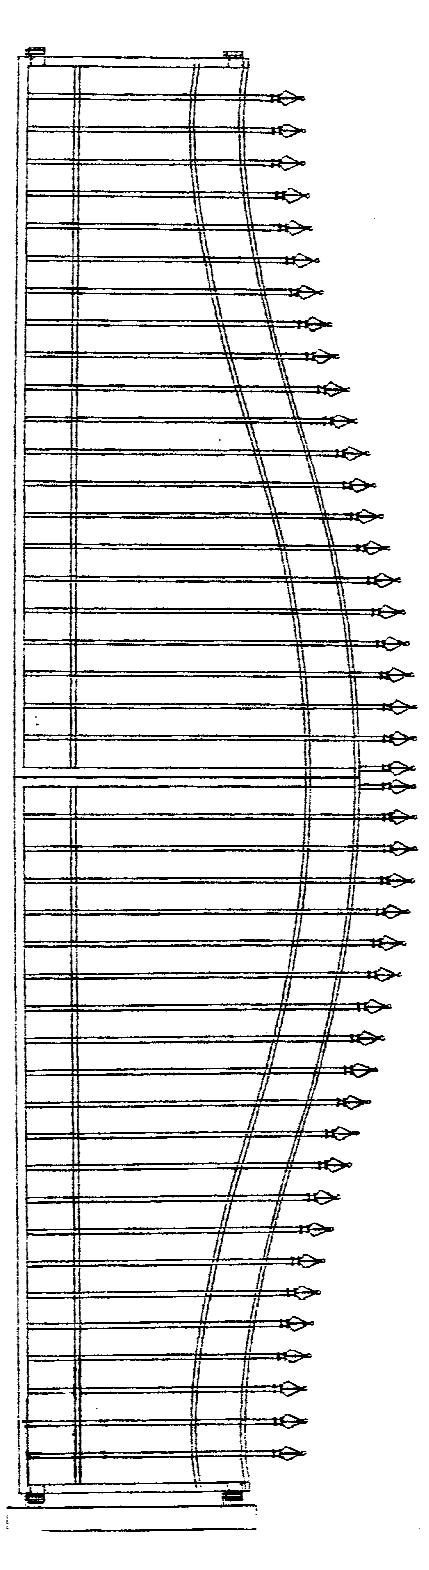

6' WALL DETAIL

5' RAIL FENCE DETAIL

BLACK METAL DOUBLE ENTRY GATES AT INBOUND AND OUTBOUND SIDES  
TWO STACKED STONE COLUMNS WITH COACH LIGHTS FOR INBOUND AND OUTBOUND LANES  
GATE MEASURES 6' HIGH AT TALLEST POINT  
INBOUND GATE IS 33' WIDE  
OUTBOUND GATE IS 23' WIDE

ENTRY GATE DETAIL

3 1/2' MAILBOX DETAIL

RAIL FENCE TO WALL  
TRANSITION DETAIL

GAZEBO DETAIL