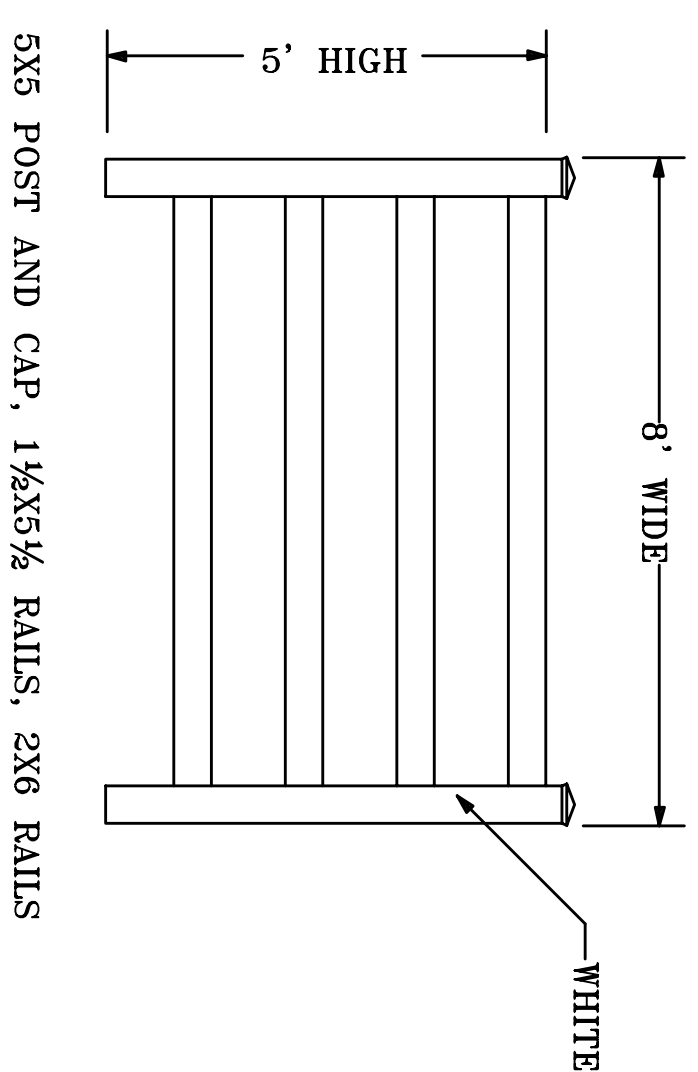

6' WALL DETAIL

5' RAIL FENCE DETAIL

BLACK METAL DOUBLE ENTRY GATES AT INBOUND AND OUTBOUND SIDES  
TWO STACKED STONE COLUMNS WITH COACH LIGHTS FOR INBOUND AND OUTBOUND LANES  
GATE MEASURES 6' HIGH AT TALLEST POINT  
INBOUND GATE IS 33' WIDE  
OUTBOUND GATE IS 23' WIDE

ENTRY GATE DETAIL

3 1/2' MAILBOX DETAIL

RAIL FENCE TO WALL  
TRANSITION DETAIL

GAZEBO DETAIL