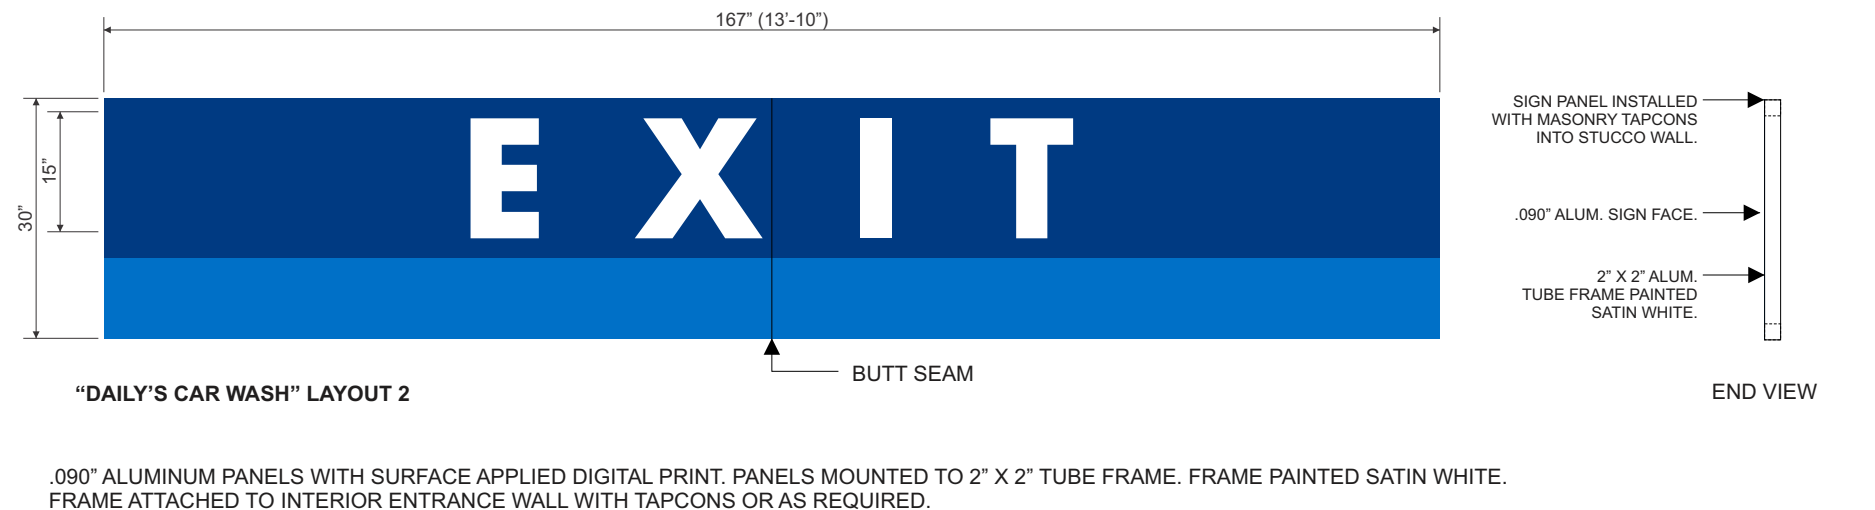

"DAILY'S CAR WASH" LAYOUT 1

.090" ALUMINUM PANELS WITH SURFACE APPLIED DIGITAL PRINT. PANELS MOUNTED TO 2" X 2" TUBE FRAME. FRAME PAINTED SATIN WHITE. FRAME ATTACHED TO INTERIOR ENTRANCE WALL WITH TAPCONS OR AS REQUIRED.

END VIEW

East Entrance Elevation - Photo Overlay
1/8" = 1'-0"

Display Square Footage: 34.8

G.1 Front Elevation - Single Sided Entrance Sign
1/2" = 1'-0"

Display Square Footage: 34.8

"DAILY'S CAR WASH" LAYOUT 2

.090" ALUMINUM PANELS WITH SURFACE APPLIED DIGITAL PRINT. PANELS MOUNTED TO 2" X 2" TUBE FRAME. FRAME PAINTED SATIN WHITE. FRAME ATTACHED TO INTERIOR ENTRANCE WALL WITH TAPCONS OR AS REQUIRED.

END VIEW