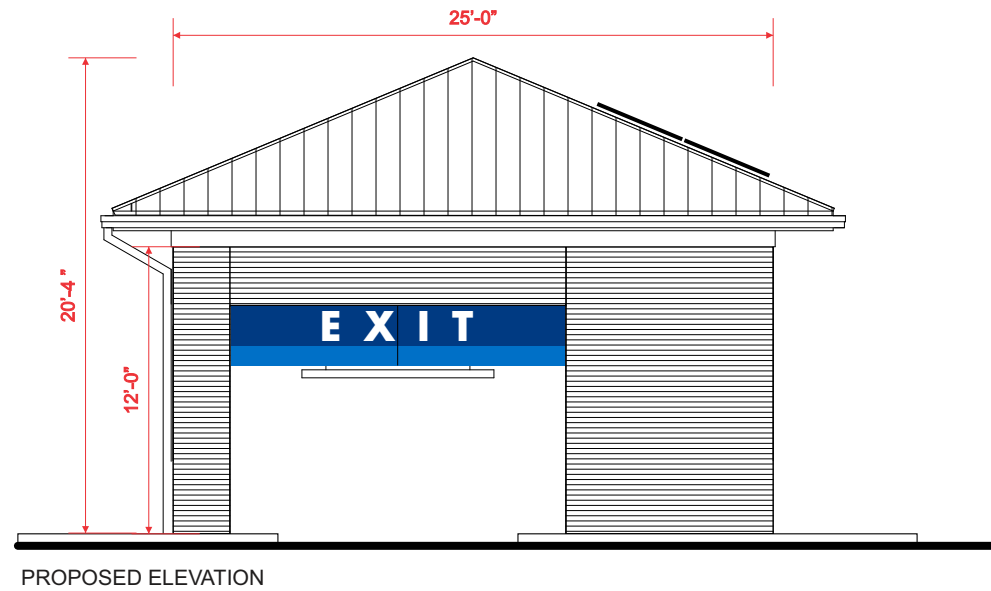

"DAILY'S CAR WASH" LAYOUT 1

.090" ALUMINUM PANELS WITH SURFACE APPLIED DIGITAL PRINT. PANELS MOUNTED TO 2" X 2" TUBE FRAME. FRAME PAINTED SATIN WHITE. FRAME ATTACHED TO INTERIOR ENTRANCE WALL WITH TAPCONS OR AS REQUIRED.

END VIEW

East Entrance Elevation - Photo Overlay
1/8" = 1'-0"

Display Square Footage: 34.8

G.1 Front Elevation - Single Sided Entrance Sign
1/2" = 1'-0"

Display Square Footage: 34.8

"DAILY'S CAR WASH" LAYOUT 2

.090" ALUMINUM PANELS WITH SURFACE APPLIED DIGITAL PRINT. PANELS MOUNTED TO 2" X 2" TUBE FRAME. FRAME PAINTED SATIN WHITE. FRAME ATTACHED TO INTERIOR ENTRANCE WALL WITH TAPCONS OR AS REQUIRED.

END VIEW

West Exit Elevation - Photo Overlay
1/8" = 1'-0"

Display Square Footage: 34.8

G.2 Front Elevation - Single Sided Entrance Sign
1/2" = 1'-0"

Display Square Footage: 34.8