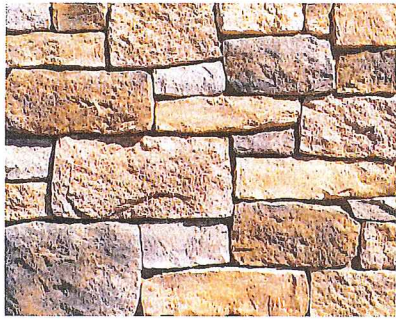

**Decorative Stone: Rough Cut "Autumn Leaf"**

**Pavers: Grey Blend "Coffee"**

**SCHEME #3**

FN149

SW 6148

Wool Skein

E22

SW 6385

Dover White

SW 7688 ◊

Sundew

**Body Color**

**Bands**

**Front/Garage Doors**

**Shutters**

SW 6055 Fiery Brown

**Fascia & Outlookers**

SW 2856 Fairfax Brown

**Decorative Stone: Rough Cut "Autumn Leaf"**

**Pavers: Grey Blend "Coffee"**

**ROOF TILE/ ALL SCHEMES**

**Building Exterior Color Scheme 1**

**Building Exterior Color Scheme 1**