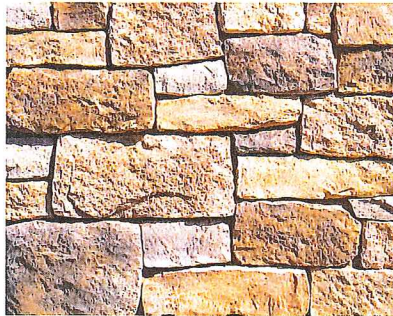

Fiery Brown

Body Color

Bands

Front/Garage Doors

Shutters

Fascia & Outlookers

SW 2856 Fairfax Brown

Decorative Stone: Rough Cut "Autumn Leaf"