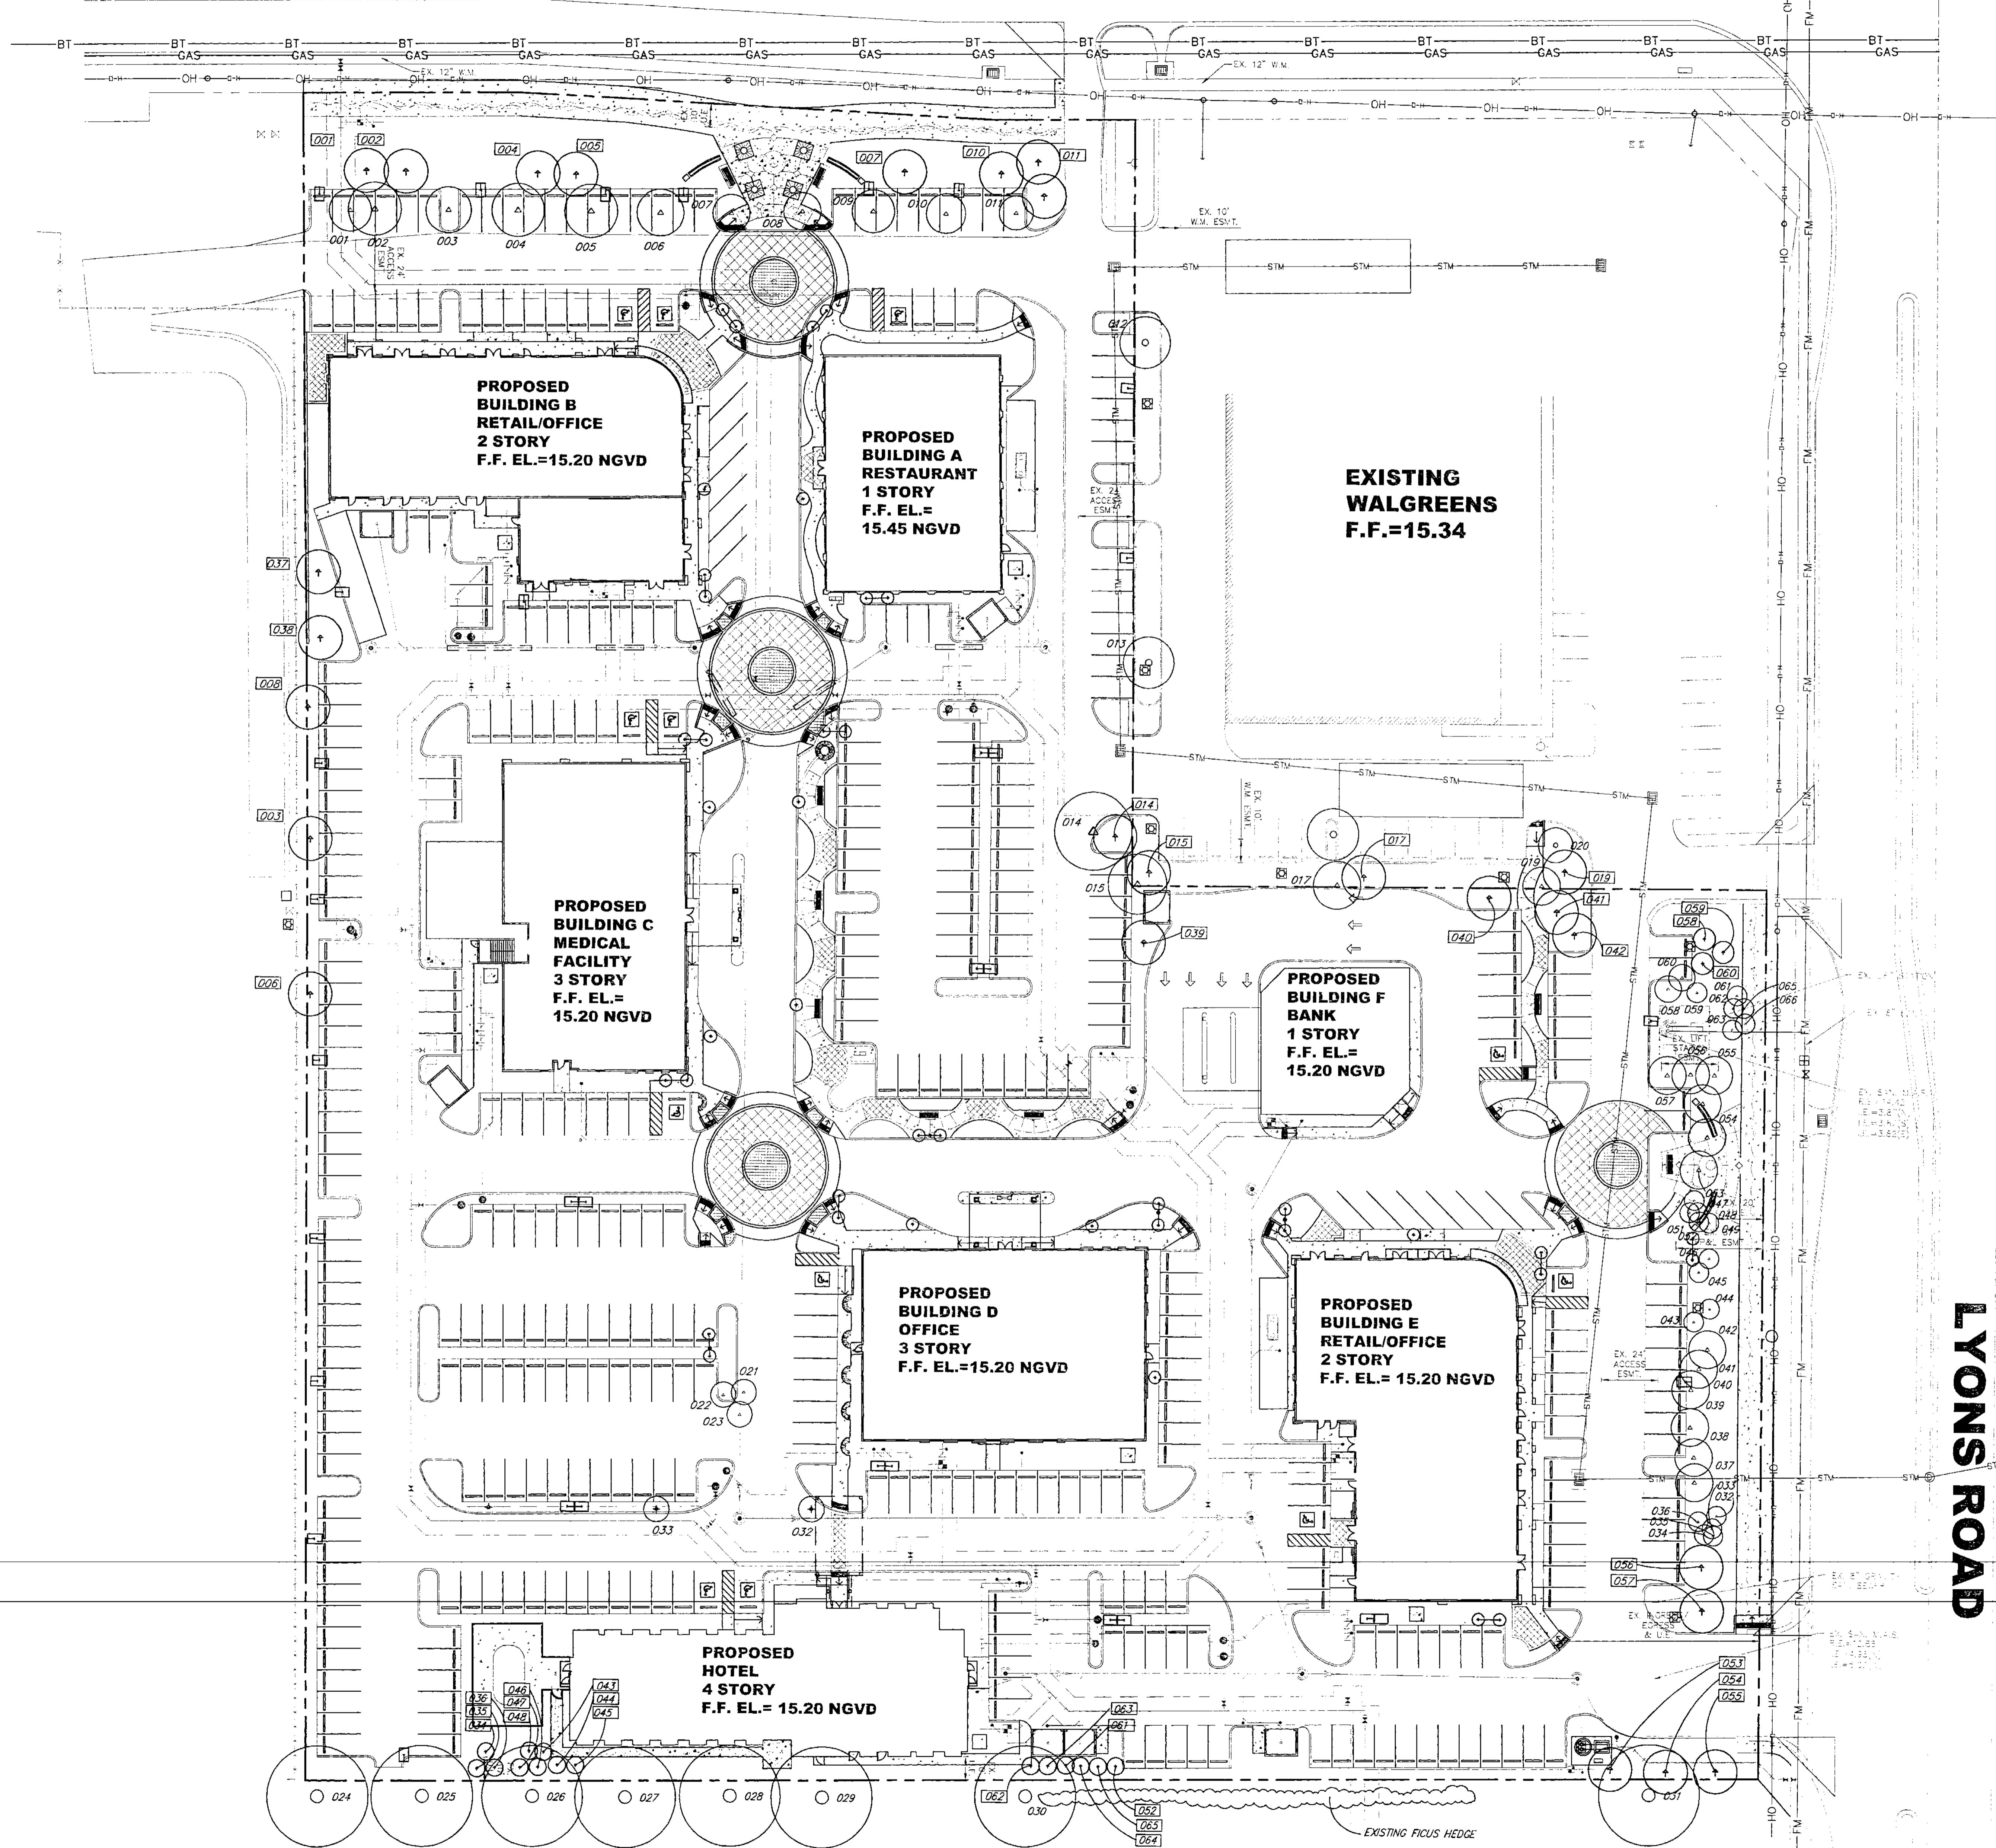

COCONUT CREEK PARKWAY

TREE SYMBOL LEGEND

	TREE TO BE REMOVED
	TREE TO BE RELOCATED
	TREE TO REMAIN
	PROPOSED POSITION OF RELOCATED TREE

ON SITE TREE COUNT

TREES/PALMS TO BE REMOVED	TREES/PALMS TO BE RELOCATED	TREES TO REMAIN
90	22	4

GRAPHIC SCALE IN FEET

DATE: 8-19-05
SCALE: 1:30
DESIGN BY: MRK
DRAWN BY: MRK
CHECKED BY: MRK
APPROVED BY: JCH

CRAVEN THOMPSON AND ASSOCIATES, INC.
ENGINEERS • PLANNERS • SURVEYORS
3883 N.W. 53RD STREET, FORT LAUDERDALE, FLORIDA 33309
TEL: (954) 739-8400
FAX: (954) 739-8409

FLORIDA LICENSED ENGINEERING, SURVEYING & MAPPING BUSINESS NO. 271
FLORIDA LICENSED LANDSCAPE ARCHITECTURE BUSINESS NO. 000014
1000 N.W. 11TH AVENUE, SUITE 200, FORT LAUDERDALE, FLORIDA 33304
WWW.CTASOCIATES.COM

STRADA
DIVIRSIIFIED REALTY
TREE RELOCATION PLAN

JOSEPH DAVIS HANDLEY
FLORIDA LA. NO. 0001366
NOV 22 2005
PROJECT NO. 05-0061
T-1
SHEET OF