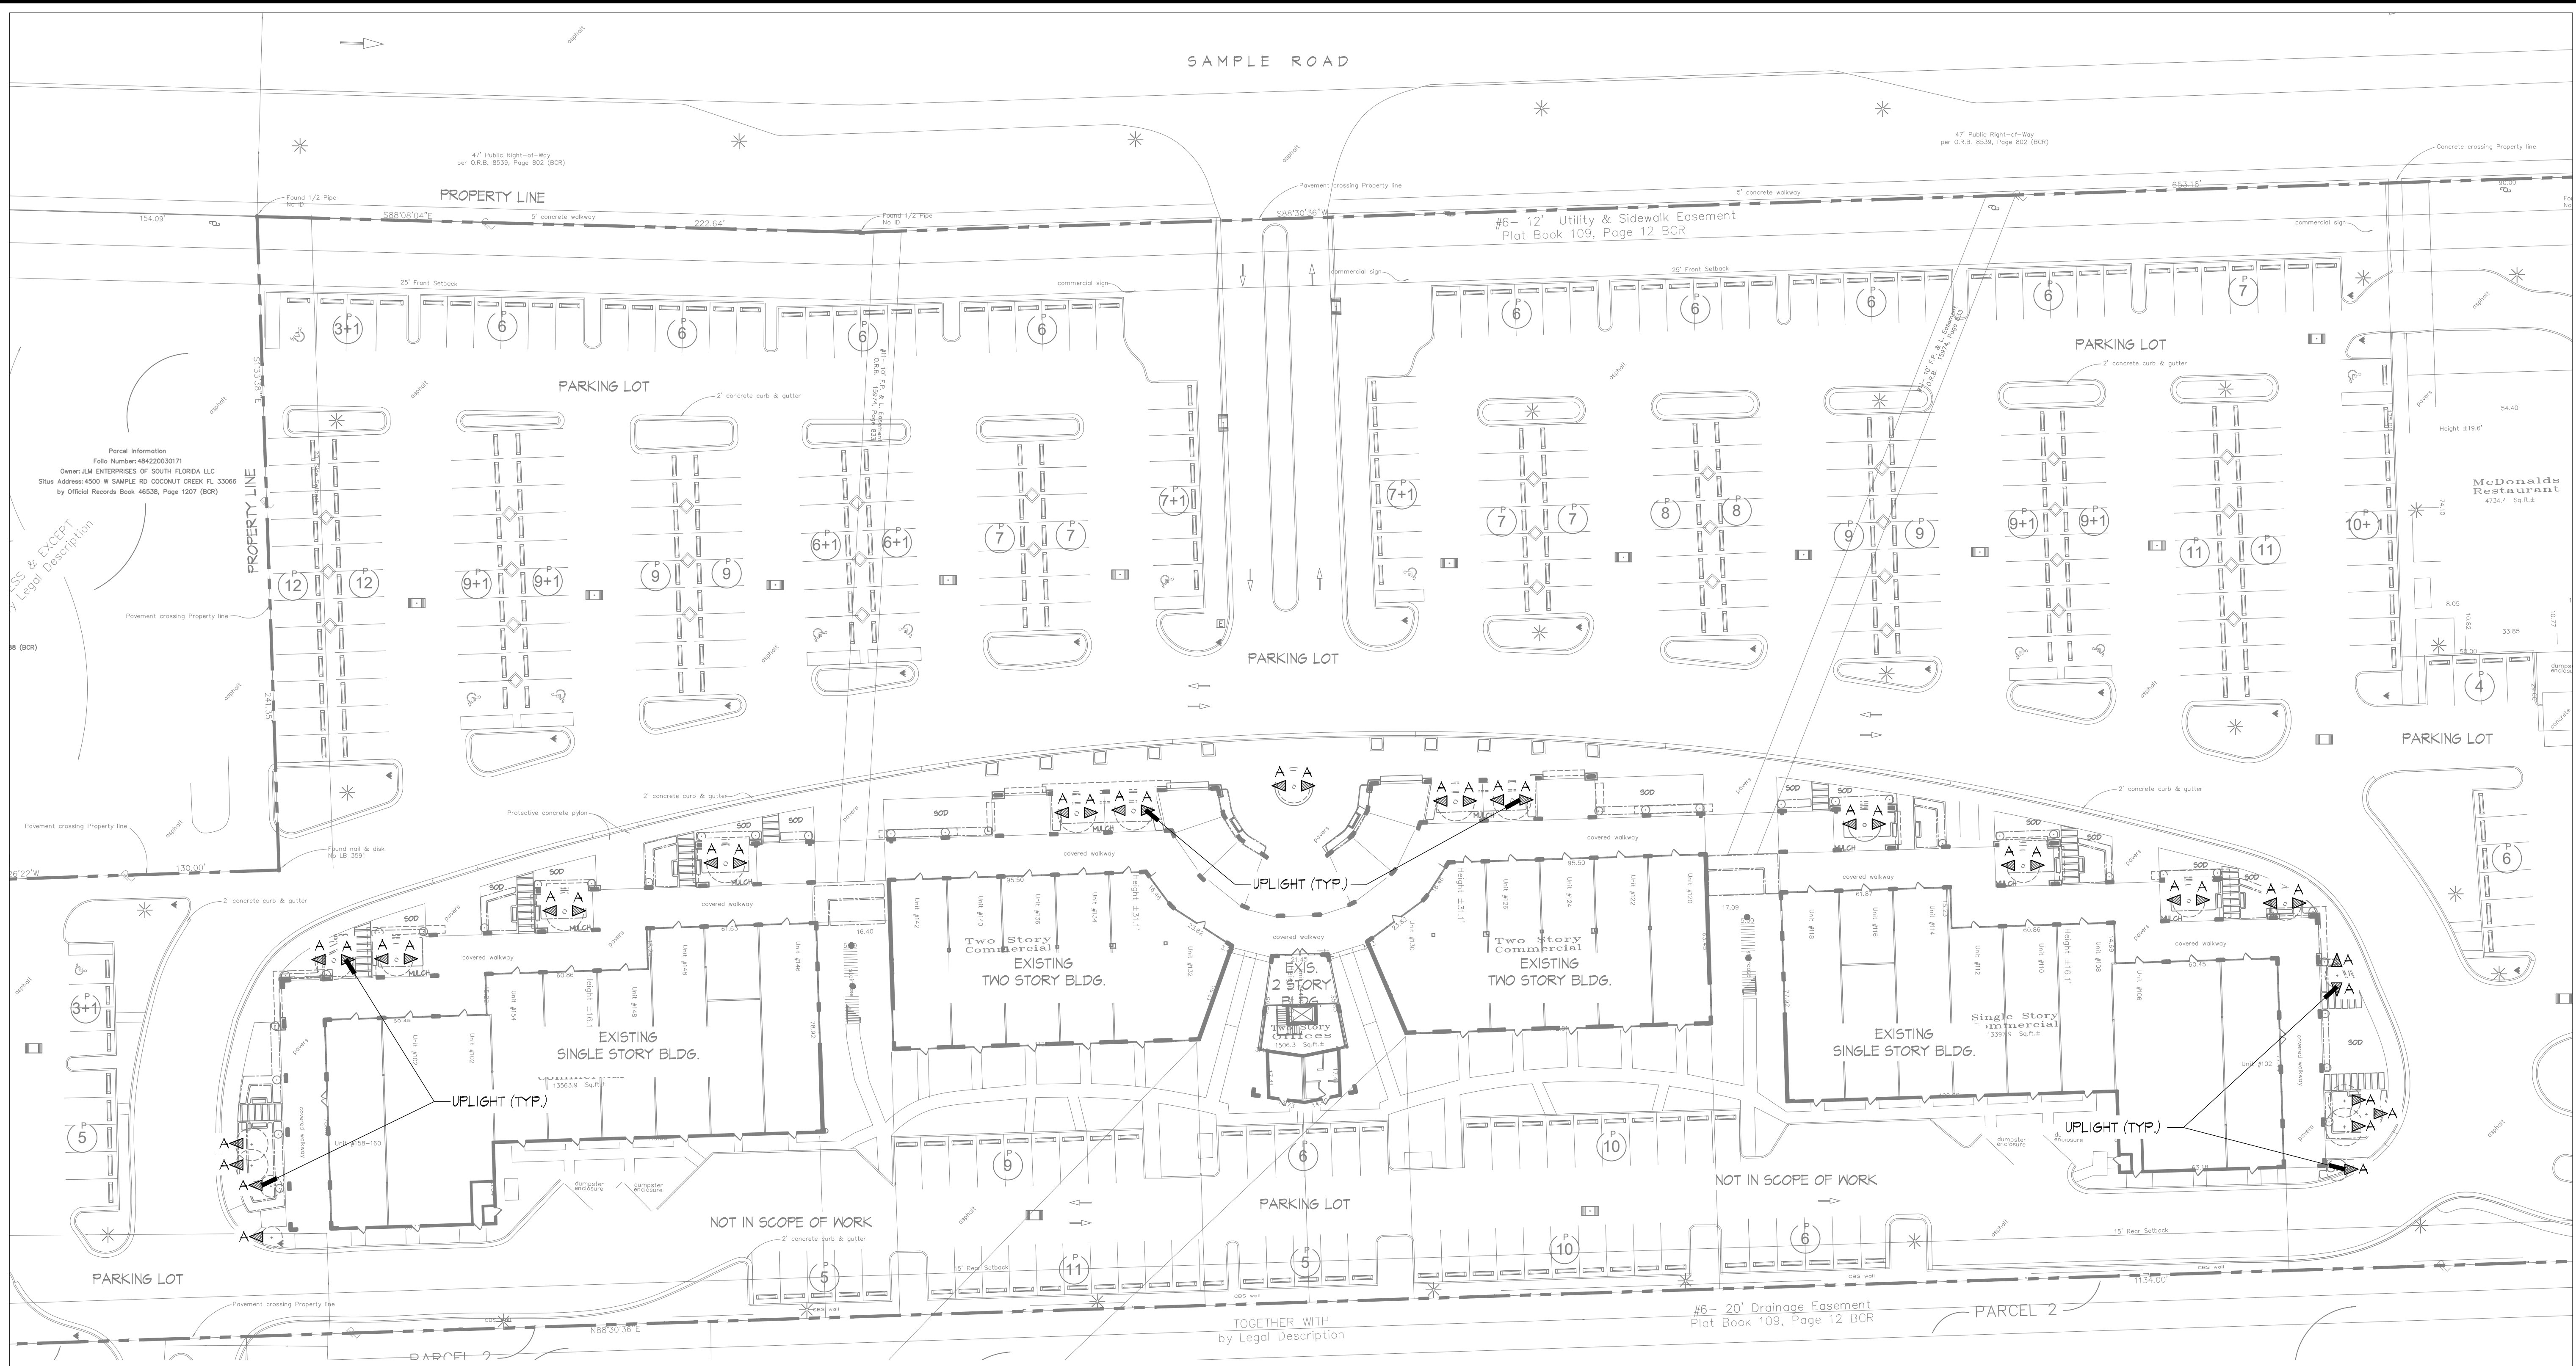

TOWN CENTER PLAZA
4400 West Sample Road, Coconut Creek, Florida 33066
LIGHTING PLAN

LANDSCAPE LIGHTING SCHEDULE

	SYMBOL	QTY TOTAL	FIXTURE DESCRIPTION	TYPE OF MOUNT	MOUNTING HEIGHT	REMARKS
A	▲	34	ALUM-DS-8W LED/3K-SP-A9-BLW-A	STAKE	18" HT.	UPLIGHT

REVISIONS:

06-05-2020	DRC COMMENTS

November 18, 2019
DATE
S.O.Q.
DRAWN BY:
M.J.
APPROVED BY: