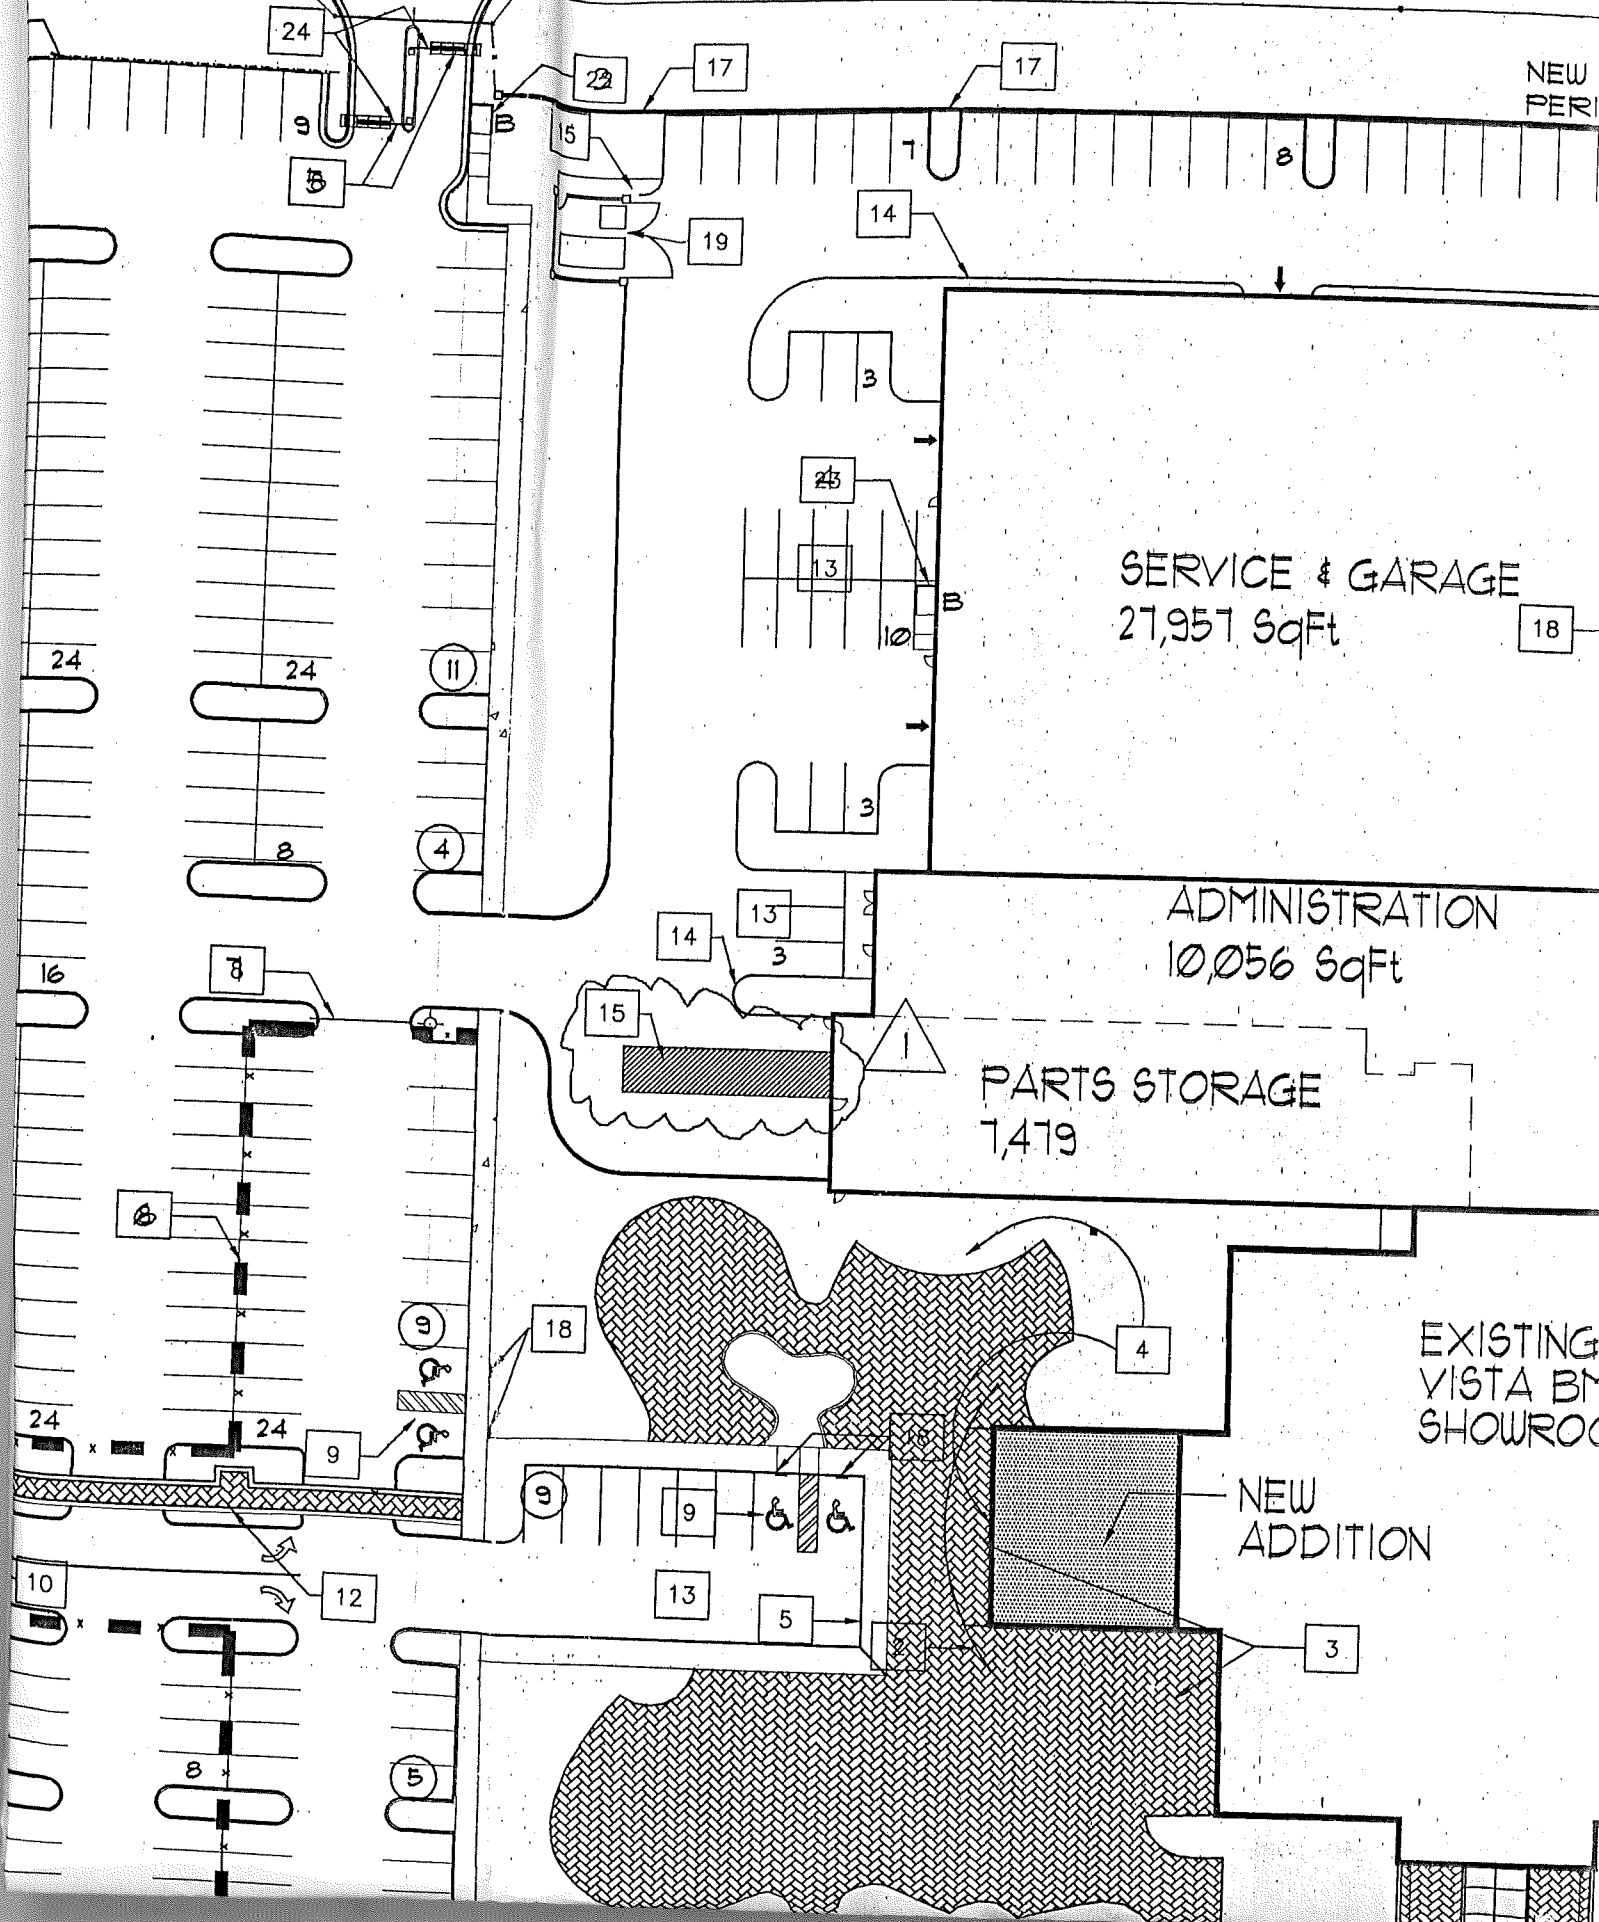

(P48)

NEW PERIN

SERVICE & GARAGE
27,957 SqFt

ADMINISTRATION
10,056 SqFt

PARTS STORAGE
7,479

EXISTING
VISTA BY
SHOWROOM

NEW
ADDITION

24

18

24

24

11

4

3

16

8

14

13

3

15

ADMINISTRATION
10,056 SqFt

PARTS STORAGE
7,479

18

4