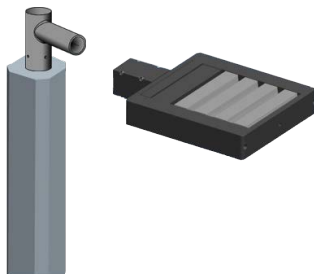

Arm Mount 2 at 180°

Triple¹
Arm Mount 3 at 120°

Triple²
Arm Mount 3 at 90°

Arm Mount 2 at 90°

Arm Mount 2 at 120°

Arm Mount 4 at 90°

3/5/7 - pin NEMA Receptacle+Shorting Cap/Photocell

Tenon Bracket sold separately

Wall Bracket included