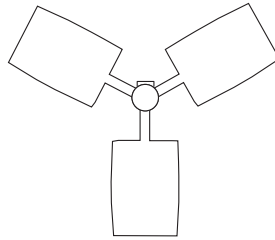

Arm Mount 2 at 180°

Triple¹
Arm Mount 3 at 120°

Triple²
Arm Mount 3 at 90°

Arm Mount 2 at 90°

Arm Mount 2 at 120°

Arm Mount 4 at 90°

3/5/7 - pin NEMA Receptacle+Shorting Cap/Photocell

Tenon Bracket sold separately

Wall Bracket included