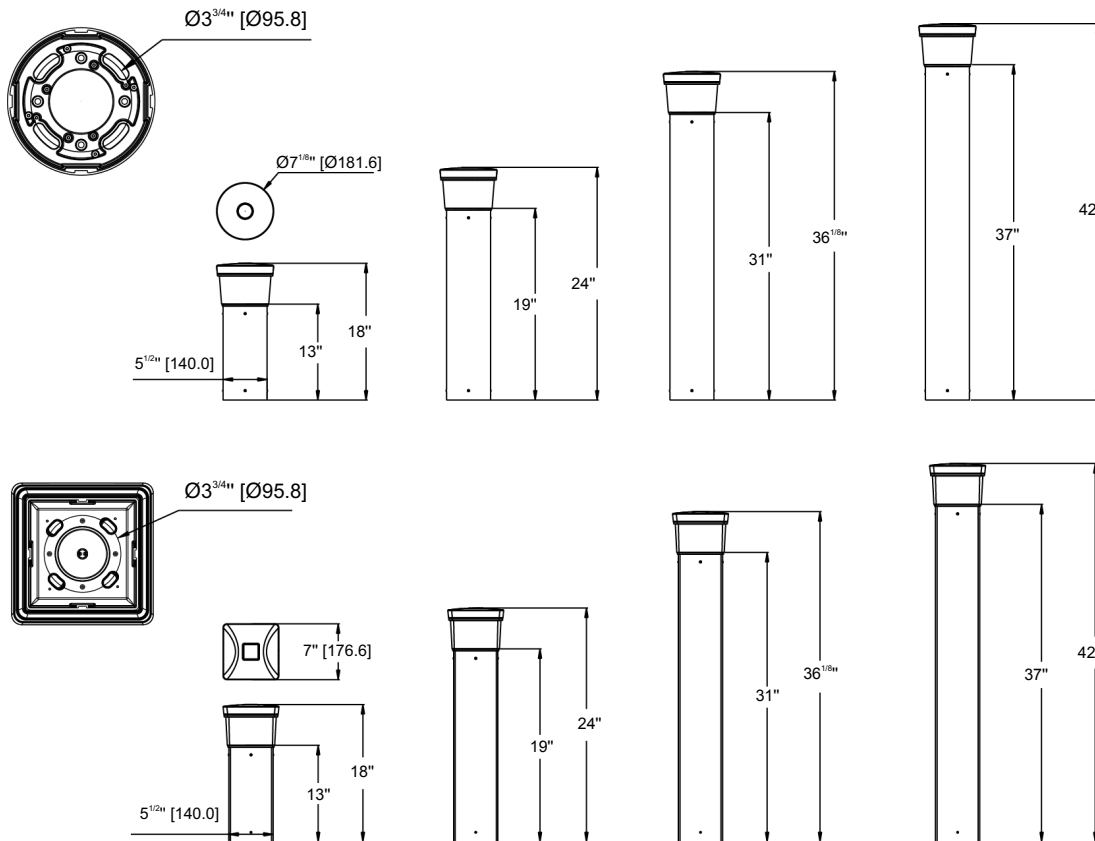

Series / Performance

Series No.	MWR/MWS-20W	MWR/MWS-30W
Power	20W	30W
Lumens:	1,800	2,700
Efficacy	90 LPW	90 LPW
Input current 120/277V	0.16 / 0.07 Amps	0.25 / 0.10 Amps
Input	120-277V AC	120-277V AC

Dimensions

Photometric Data